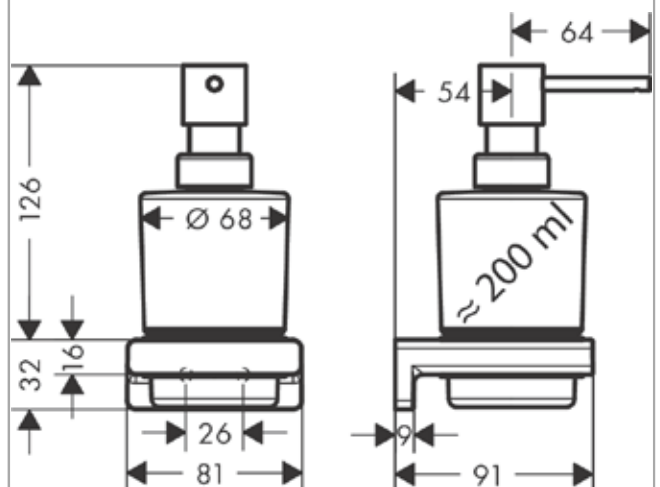

##### product features

- wall-mounted
- material holder: metal
- material container: matt glass
- type of soap: liquid soap
- filling capacity 200 ml
- dosage 2 ml
- with mounting material
- concealed fastening
- drilling distance: 26 mm
- diameter drill hole: 6 mm

#### Scale drawing

**AddStoris**

**Liquid soap dispenser**

Surfaces: **Chrome** Article Number: **41745000**

**Exploded Drawing**

Year of production: >04/21