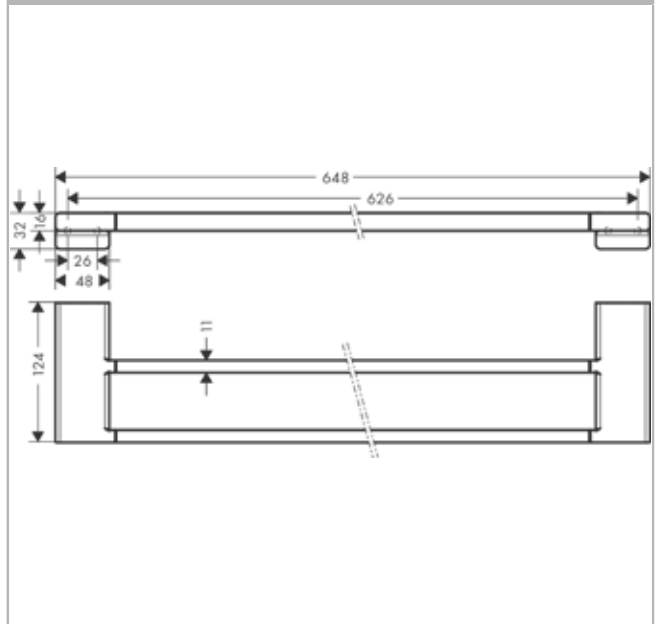

AddStoris

Double bath towel rail

Surfaces: **Chrome** Article Number: **41743000**

Description

product features

- wall-mounted
- material: metal
- material holder: metal
- length: 648 mm
- with mounting material
- concealed fastening
- drilling distance: 626 mm
- diameter drill hole: 6 mm

Design awards

reddot winner 2021

Product image

Scale drawing

AddStoris
Double bath towel rail

Surfaces: **Chrome** Article Number: **41743000**

Exploded Drawing

Year of production: >04/21

AddStoris

Double bath towel rail

Surfaces: **Chrome** Article Number: **41743000**

Spare part list

Year of production: >04/21

Pos.	Description	Article Number	Price	PU
1	mounting set	40915000	€ 11,31	1