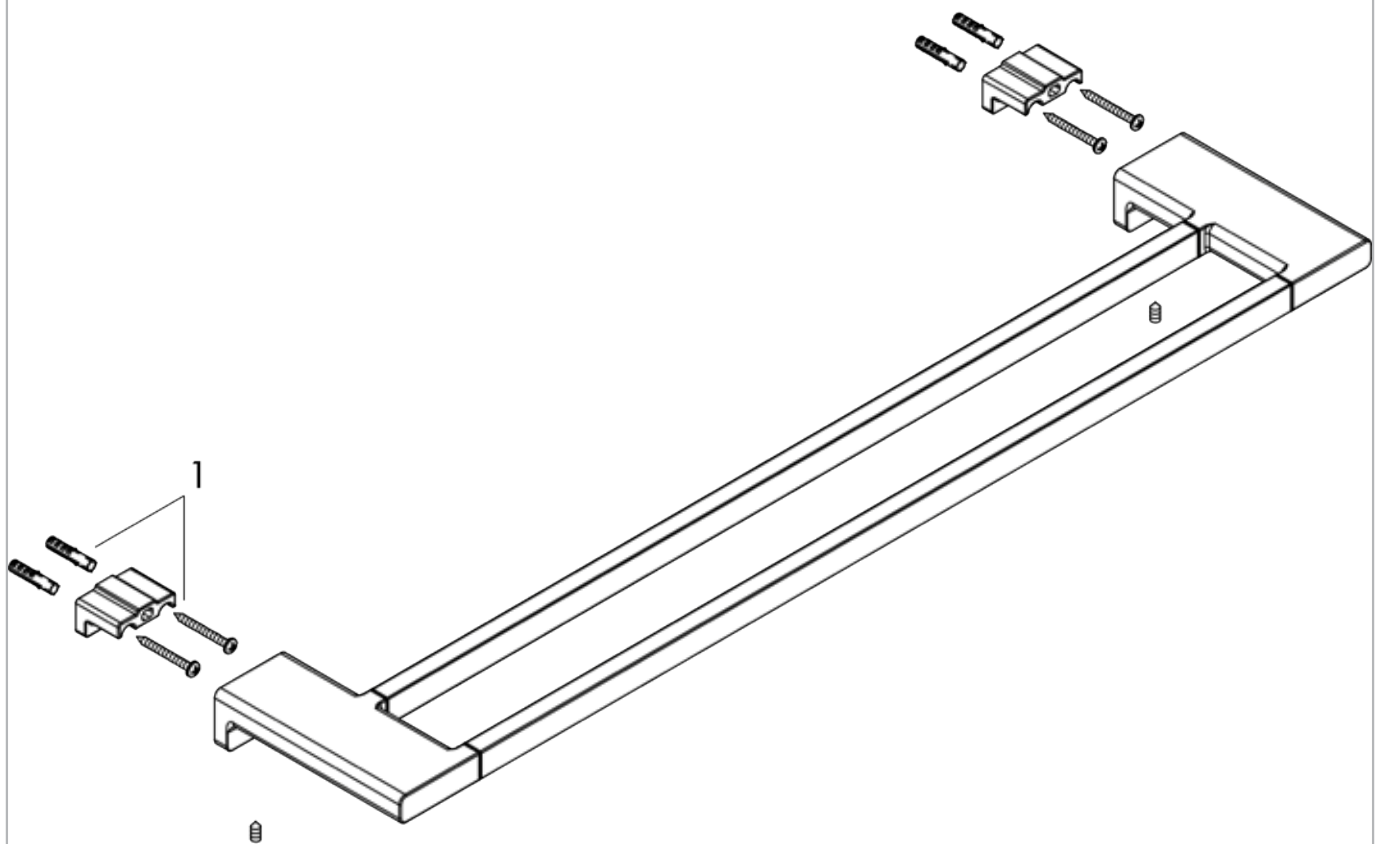

AddStoris

Double bath towel rail

Surfaces: **Chrome** Article Number: **41743000**

Description

product features

- wall-mounted
- material: metal
- material holder: metal
- length: 648 mm
- with mounting material
- concealed fastening
- drilling distance: 626 mm
- diameter drill hole: 6 mm

Design awards

reddot winner 2021

Product image

Scale drawing

AddStoris
Double bath towel rail

Surfaces: **Chrome** Article Number: **41743000**

Exploded Drawing

Year of production: >04/21

AddStoris

Double bath towel rail

Surfaces: **Chrome** Article Number: **41743000**

Spare part list

Year of production: >04/21

Pos.	Description	Article Number	Price	PU
1	mounting set	40915000	€ 11,31	1