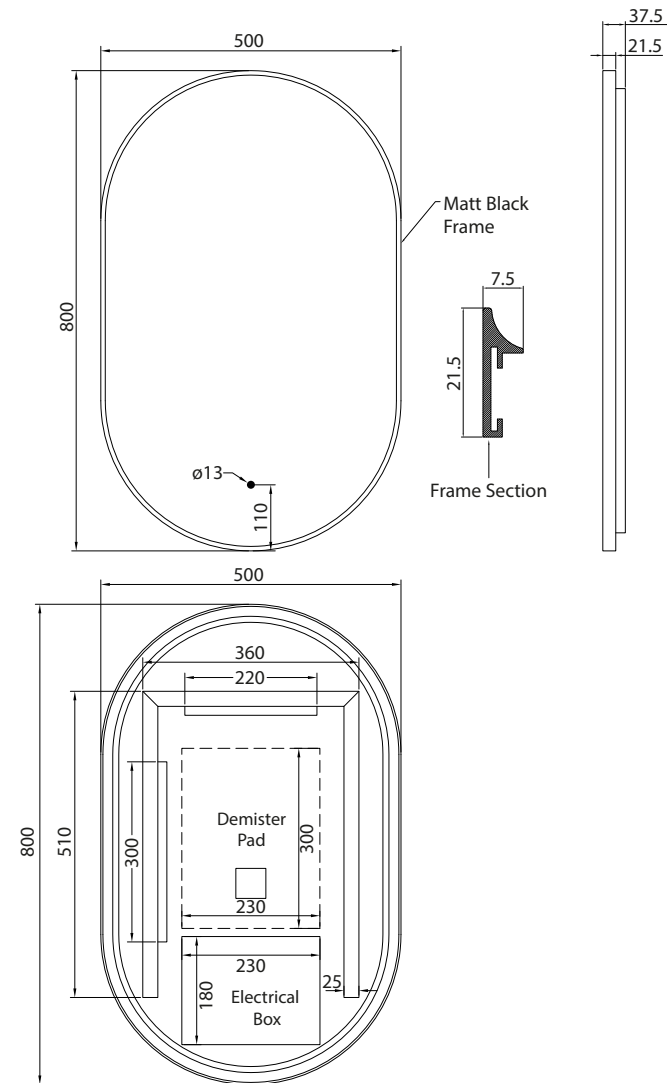

Oro 50 - Matt Black LED Mirror

SIZE: H 800 x W 500 x D 38mm

FEATURES:

- Matt Black Framed LED Mirror
- Multi Functional Contactless Sensor Controls
Light from Cool - Warm & Brightness with Memory Function
- Ambient Lighting
- Landscape or Portrait
- Heated Demister Pad
- IP44

The information contained on this page was correct at date of issue. Fitting dimensions are provided as a guide only. Some variation may occur due to manufacturing tolerances. We pursue a policy of continuing improvement in design and performance of our products and so reserve the right to change specifications without prior notice.