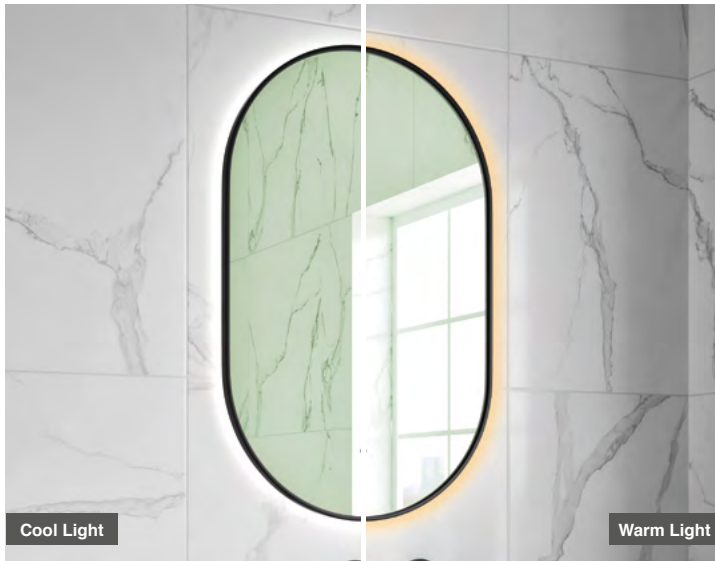

Oro 50 - Matt Black LED Mirror

SIZE: H 800 x W 500 x D 38mm

FEATURES:

- Matt Black Framed LED Mirror
- Multi Functional Contactless Sensor Controls
Light from Cool - Warm & Brightness with Memory Function
- Ambient Lighting
- Landscape or Portrait
- Heated Demister Pad
- IP44