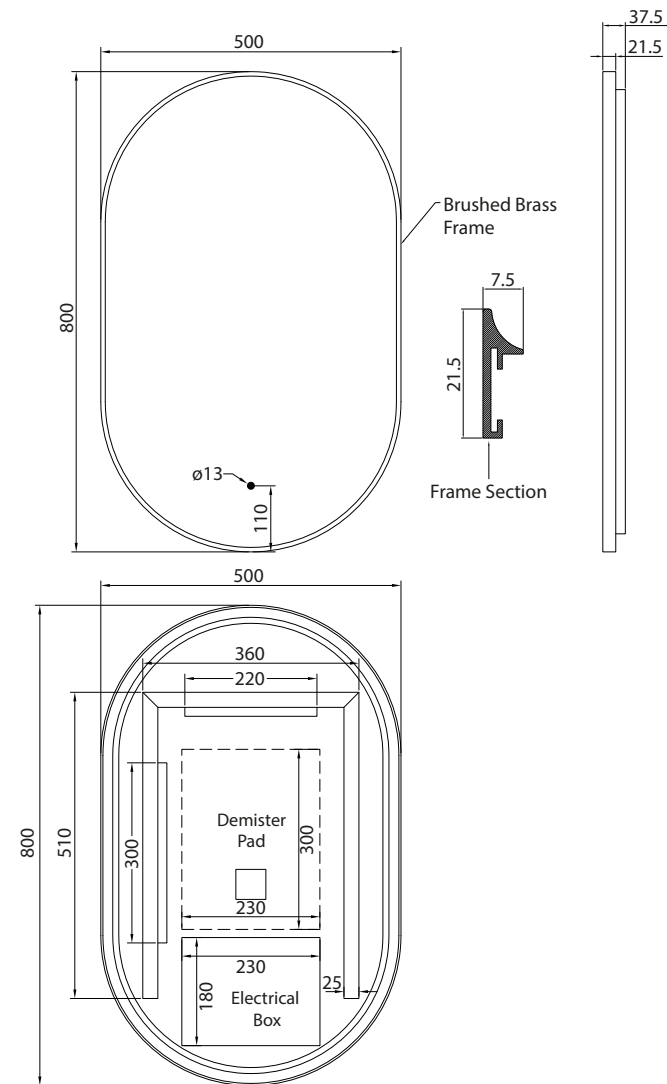

Oro 50 - Brushed Brass LED Mirror

SIZE: H 800 x W 500 x D 38mm

FEATURES:

- Brushed Brass Framed LED Mirror
- Multi Functional Contactless Sensor Controls
Light from Cool - Warm & Brightness with Memory Function
- Ambient Lighting
- Landscape or Portrait
- Heated Demister Pad
- IP44

The information contained on this page was correct at date of issue. Fitting dimensions are provided as a guide only. Some variation may occur due to manufacturing tolerances. We pursue a policy of continuing improvement in design and performance of our products and so reserve the right to change specifications without prior notice.