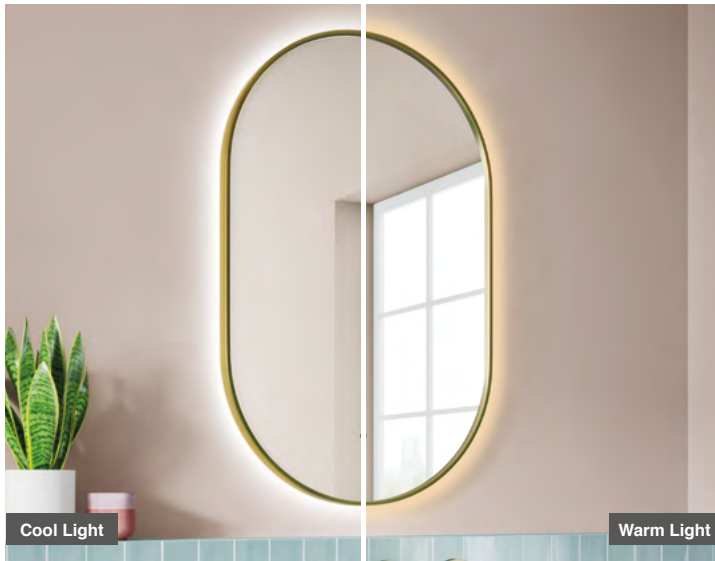

Oro 50 - Brushed Brass LED Mirror

SIZE: H 800 x W 500 x D 38mm

FEATURES:

- Brushed Brass Framed LED Mirror
- Multi Functional Contactless Sensor Controls
Light from Cool - Warm & Brightness with Memory Function
- Ambient Lighting
- Landscape or Portrait
- Heated Demister Pad
- IP44