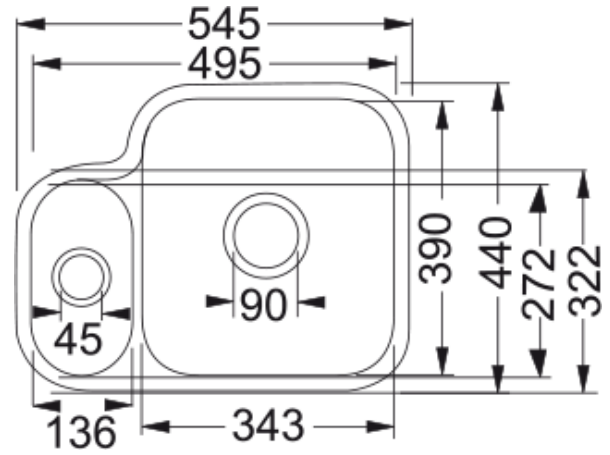

FRANKE BY V&B VBK 160 LHSB White

Technical Data

Product Information

Sink Type	bowl (no drainer)
Type of material	ceramic
Number of Bowls	1,5
Color	glacier
Finish	glossy

Dimensions

External size: right to left	545.0
External size: front to back	440.0
Bowl 1 size: right to left	390.0
Bowl 1 size: front to back	343.0
Bowl 1: depth	173.0
Bowl 2 size: right to left	272.0
Bowl 2 size: front to back	136.0
Bowl 2: depth	103.0
Cutout size standard: R to L	495.0
Cutout size standard: F to B	390.0

Installation

Minimum Cabinet Size	60 cm
----------------------	-------

Product specifications

Installation type	undermount
Waste Outlet	3 1/2"
Position of Drainer	no drainer

Article Number

Product brand	FRANKE
Product family	None
Range	V & B
Approval logo	CE

Features

Approval logo	UKCA
Properties	
Number of drainers	none
Product reversibility	no
Tap Ledge	no
Waste Kit included	yes
Waste Kit type	manual
Siphon included	no
Number of tap holes	none
Soap Dispenser Hole	no