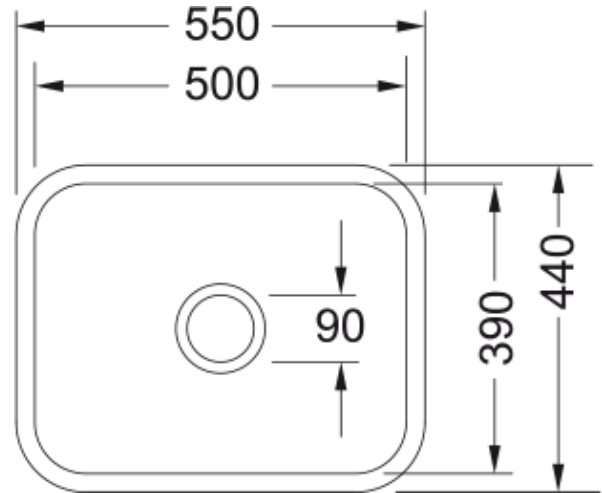

FRANKE BY V&B VBK 110 50 White

Technical Data

Product Information

Sink Type	bowl (no drainer)
Type of material	ceramic
Number of Bowls	1
Color	glacier
Finish	glossy

Dimensions

External size: right to left	550.0
External size: front to back	440.0
Bowl 1 size: right to left	500.0
Bowl 1 size: front to back	390.0
Bowl 1: depth	200.0
Cutout size standard: R to L	500.0
Cutout size standard: F to B	390.0

Installation

Minimum Cabinet Size	60 cm
----------------------	-------

Product specifications

Installation type	undermount
Waste Outlet	3 1/2"
Position of Drainer	no drainer

Article Number

Product brand	FRANKE
Product family	None
Range	V & B
Approval logo	CE
Approval logo	UKCA

Properties

Number of drainers	none
--------------------	------

Features

Product reversibility	no
Tap Ledge	no
Waste Kit included	yes
Waste Kit type	manual
Siphon included	no
Number of tap holes	none
Soap Dispenser Hole	no