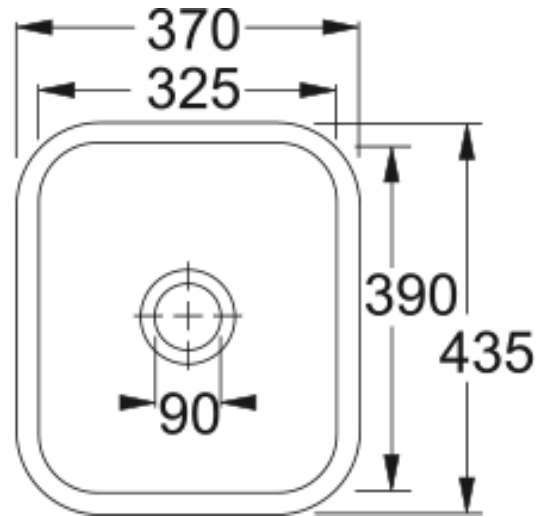

FRANKE BY V&B VBK 110 33 White

Technical Data

Product Information

Sink Type	bowl (no drainer)
Type of material	ceramic
Number of Bowls	1
Color	glacier
Finish	glossy

Dimensions

External size: right to left	370.0
External size: front to back	435.0
Bowl 1 size: right to left	325.0
Bowl 1 size: front to back	390.0
Bowl 1: depth	175.0
Cutout size standard: R to L	310.0
Cutout size standard: F to B	376.0

Installation

Minimum Cabinet Size	50 cm
----------------------	-------

Product specifications

Installation type	undermount
Waste Outlet	3 1/2"
Position of Drainer	no drainer

Article Number

Product brand	FRANKE
Product family	None
Range	V & B
Approval logo	CE
Approval logo	UKCA

Properties

Number of drainers	none
--------------------	------

Features

Product reversibility	no
Tap Ledge	no
Waste Kit included	yes
Waste Kit type	manual
Siphon included	no
Number of tap holes	none
Soap Dispenser Hole	no