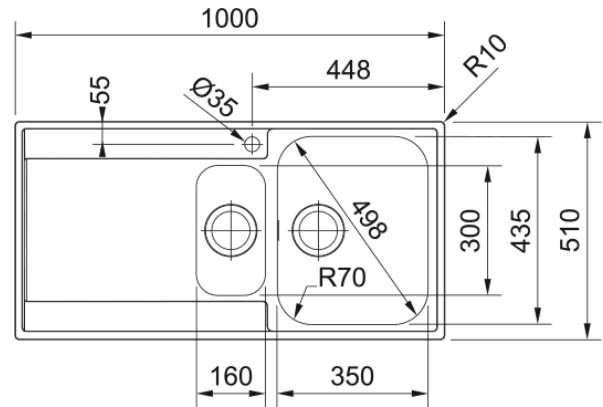

MARIS MRX 251 LH

Technical Data

Product Information

Sink type	Sink (w/ drainer)
Type of material	Stainless steel
Number of bowls	1,5
Color	Steel
Finish	Brushed

Dimensions

External size: right to left	1000.0
External size: front to back	510.0
Bowl 1 size: right to left	350.0
Bowl 1 size: front to back	435.0
Bowl 1: depth	175.0
Bowl 2 size: right to left	160.0
Bowl 2 size: front to back	300.0
Bowl 2: depth	120.0
Cutout size: right to left	987.0
Cutout size: front to back	497.0

Installation

Minimum Cabinet Size	60 cm

Product specifications

Installation type	Flushmount
Waste outlet	3 1/2"
Position of drainer	Left hand side drainer

Article Number

Product brand	FRANKE
Product family	Maris
Model range	Maris
Approval logo	CE

Features