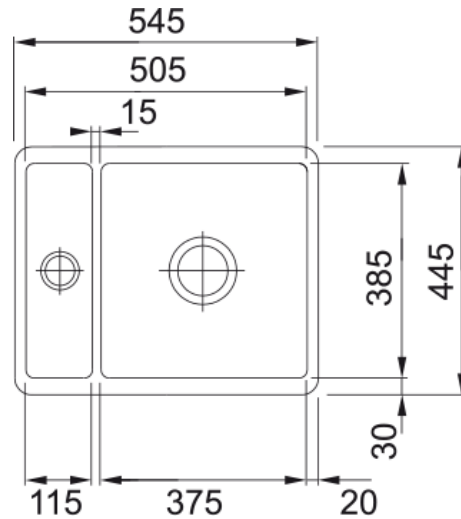

KUBUS KBK 160 REV MATT PEARL GREY

A straightforward and modern design with a well-proportioned radius and sizes, this sink fits perfectly into any kitchen.

Technical Data

Product Information

Sink Type	bowl (no drainer)
Type of material	ceramic
Number of Bowls	1,5
Color	pearl grey matt
Finish	matt

Dimensions

External size: right to left	545.0
External size: front to back	445.0
Bowl 1 size: right to left	375.0
Bowl 1 size: front to back	385.0
Bowl 1: depth	185.0
Bowl 2 size: right to left	115.0
Bowl 2 size: front to back	385.0
Bowl 2: depth	115.0
Cutout size standard: R to L	495.0
Cutout size standard: F to B	375.0

Installation

Minimum Cabinet Size	60 cm
----------------------	-------

Product specifications

Installation type	undermount
Waste Outlet	3 1/2"
Position of Drainer	no drainer

Article Number

Product brand	FRANKE
Product family	Mythos
Range	Kubus
Approval logo	CE

Features

Approval logo	UKCA
Properties	
Number of drainers	none
Product reversibility	yes
Tap Ledge	no
Waste Kit included	yes
Waste Kit type	manual
Siphon included	no
Number of tap holes	none
Soap Dispenser Hole	no