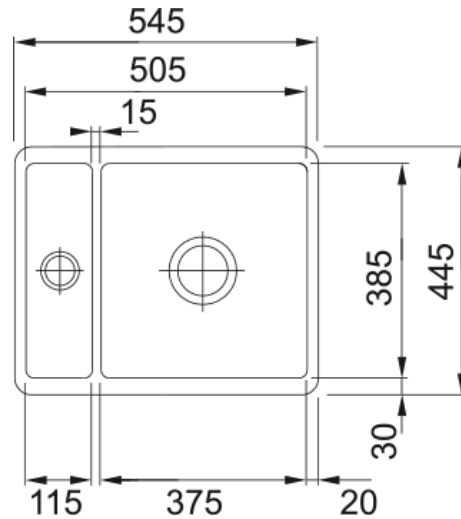

KUBUS KBK 160 REV White

A straightforward and modern design with a well-proportioned radius and sizes, this sink fits perfectly into any kitchen.

Technical Data

Product Information

Sink Type	bowl (no drainer)
Type of material	ceramic
Number of Bowls	1,5
Color	glacier
Finish	glossy

Dimensions

External size: right to left	545.0
External size: front to back	445.0
Bowl 1 size: right to left	375.0
Bowl 1 size: front to back	385.0
Bowl 1: depth	185.0
Bowl 2 size: right to left	115.0
Bowl 2 size: front to back	385.0
Bowl 2: depth	115.0
Cutout size standard: R to L	495.0
Cutout size standard: F to B	375.0

Installation

Minimum Cabinet Size	60 cm
----------------------	-------

Product specifications

Installation type	undermount
Waste Outlet	3 1/2"
Position of Drainer	no drainer

Article Number

Product brand	FRANKE
Product family	Mythos
Range	Kubus
Approval logo	CE

Features

Approval logo	UKCA
Properties	
Number of drainers	none
Product reversibility	yes
Tap Ledge	no
Waste Kit included	yes
Waste Kit type	manual
Siphon included	no
Number of tap holes	none
Soap Dispenser Hole	no