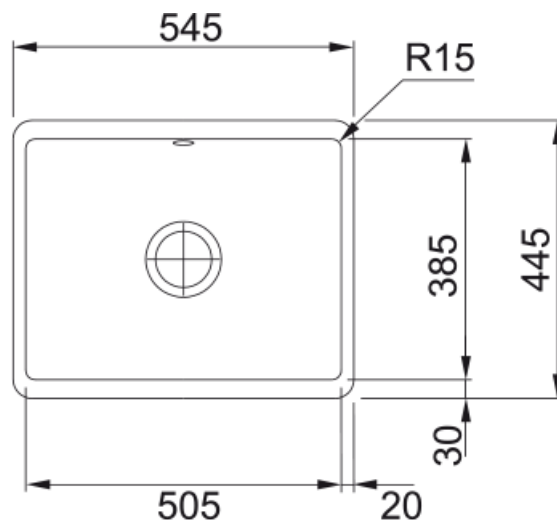

KUBUS KBK 110 50 White

A straightforward and modern design with a well-proportioned radius and sizes, this sink fits perfectly into any kitchen.

Technical Data

Product Information

Sink Type	bowl (no drainer)
Type of material	ceramic
Number of Bowls	1
Color	glacier
Finish	glossy

Dimensions

External size: right to left	545.0
External size: front to back	445.0
Bowl 1 size: right to left	505.0
Bowl 1 size: front to back	385.0
Bowl 1: depth	185.0
Cutout size standard: R to L	495.0
Cutout size standard: F to B	375.0

Installation

Minimum Cabinet Size	60 cm
----------------------	-------

Product specifications

Installation type	undermount
Waste Outlet	3 1/2"
Position of Drainer	no drainer

Article Number

Product brand	FRANKE
Product family	Mythos
Range	Kubus
Approval logo	CE
Approval logo	UKCA