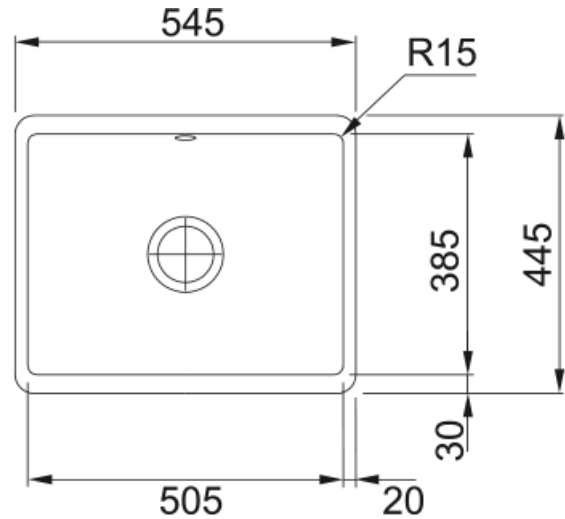

KUBUS KBK 110 50 Matt Pearl Grey

A straightforward and modern design with a well-proportioned radius and sizes, this sink fits perfectly into any kitchen.

Technical Data

Product Information

Sink Type	bowl (no drainer)
Type of material	ceramic
Number of Bowls	1
Color	pearl grey matt
Finish	matt

Dimensions

External size: right to left	545.0
External size: front to back	445.0
Bowl 1 size: right to left	505.0
Bowl 1 size: front to back	385.0
Bowl 1: depth	185.0
Cutout size standard: R to L	495.0
Cutout size standard: F to B	375.0

Installation

Minimum Cabinet Size	60 cm
----------------------	-------

Product specifications

Installation type	undermount
Waste Outlet	3 1/2"
Position of Drainer	no drainer

Article Number

Product brand	FRANKE
Product family	Mythos
Range	Kubus
Approval logo	CE
Approval logo	UKCA