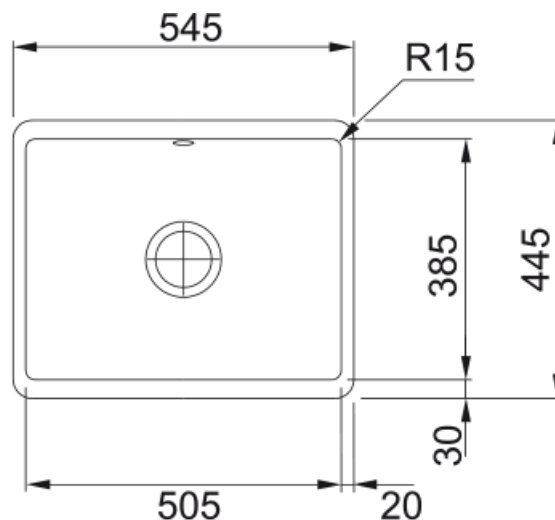

KUBUS KBK 110 50 Graphite

A straightforward and modern design with a well-proportioned radius and sizes, this sink fits perfectly into any kitchen.

Technical Data

Product Information

Sink Type	bowl (no drainer)
Type of material	ceramic
Number of Bowls	1
Color	Graphite
Finish	glossy

Dimensions

External size: right to left	545.0
External size: front to back	445.0
Bowl 1 size: right to left	505.0
Bowl 1 size: front to back	385.0
Bowl 1: depth	185.0
Cutout size standard: R to L	495.0
Cutout size standard: F to B	375.0

Installation

Minimum Cabinet Size	60 cm

Product specifications

Installation type	undermount
Waste Outlet	3 1/2"
Position of Drainer	no drainer

Article Number

Product brand	FRANKE
Product family	Mythos
Range	Kubus
Approval logo	CE
Approval logo	UKCA

Properties

Number of drainers	none

Features