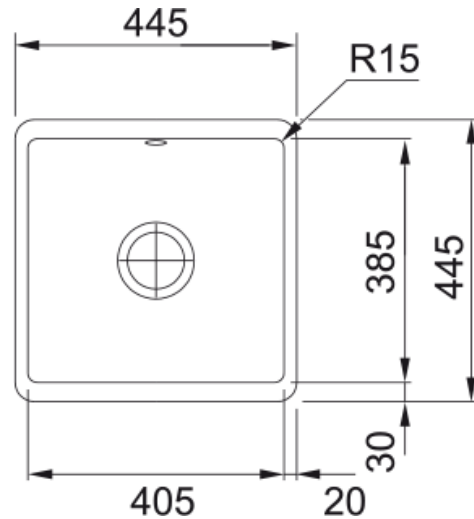

KUBUS KBK 110 40 White

A straightforward and modern design with a well-proportioned radius and sizes, this sink fits perfectly into any kitchen.

Technical Data

Product Information

Sink Type	bowl (no drainer)
Type of material	ceramic
Number of Bowls	1
Color	glacier
Finish	glossy

Dimensions

External size: right to left	445.0
External size: front to back	445.0
Bowl 1 size: right to left	405.0
Bowl 1 size: front to back	385.0
Bowl 1: depth	175.0
Cutout size standard: R to L	395.0
Cutout size standard: F to B	375.0

Installation

Minimum Cabinet Size	50 cm
----------------------	-------

Product specifications

Installation type	undermount
Waste Outlet	3 1/2"
Position of Drainer	no drainer

Article Number

Product brand	FRANKE
Product family	Mythos
Range	Kubus
Approval logo	CE
Approval logo	UKCA