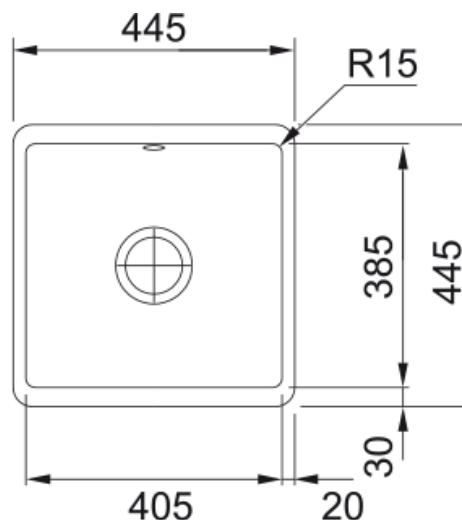

KUBUS KBK 110 40 Matt Pearl Grey

A straightforward and modern design with a well-proportioned radius and sizes, this sink fits perfectly into any kitchen.

Technical Data

Product Information

Sink Type	bowl (no drainer)
Type of material	ceramic
Number of Bowls	1
Color	pearl grey matt
Finish	matt

Dimensions

External size: right to left	445.0
External size: front to back	445.0
Bowl 1 size: right to left	405.0
Bowl 1 size: front to back	385.0
Bowl 1: depth	175.0
Cutout size standard: R to L	395.0
Cutout size standard: F to B	375.0

Installation

Minimum Cabinet Size	50 cm
----------------------	-------

Product specifications

Installation type	undermount
Waste Outlet	3 1/2"
Position of Drainer	no drainer

Article Number

Product brand	FRANKE
Product family	Mythos
Range	Kubus
Approval logo	CE
Approval logo	UKCA