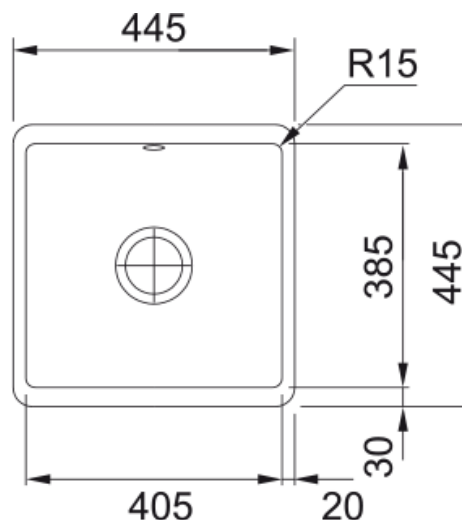

KUBUS KBK 110 40 Graphite

A straightforward and modern design with a well-proportioned radius and sizes, this sink fits perfectly into any kitchen.

Technical Data

Product Information

Sink Type	bowl (no drainer)
Type of material	ceramic
Number of Bowls	1
Color	Graphite
Finish	glossy

Dimensions

External size: right to left	445.0
External size: front to back	445.0
Bowl 1 size: right to left	405.0
Bowl 1 size: front to back	385.0
Bowl 1: depth	175.0
Cutout size standard: R to L	395.0
Cutout size standard: F to B	375.0

Installation

Minimum Cabinet Size	50 cm

Product specifications

Installation type	undermount
Waste Outlet	3 1/2"
Position of Drainer	no drainer

Article Number

Product brand	FRANKE
Product family	Mythos
Range	Kubus
Approval logo	CE
Approval logo	UKCA

Properties

Number of drainers	none

Features