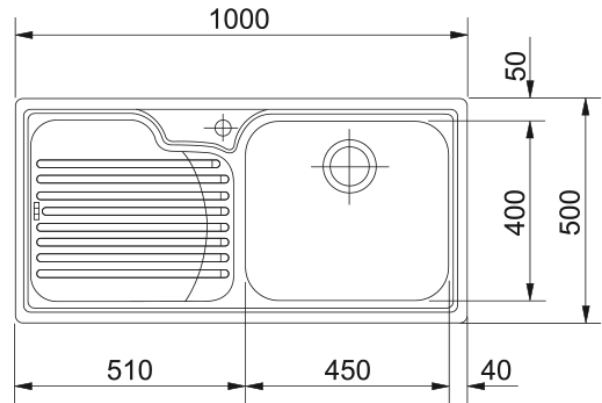

GALASSIA GAX 611 LH

Technical Data

Product Information

Sink Type	sink (w/ drainer)
Type of material	Stainless steel
Number of Bowls	1
Color	Steel
Finish	brushed

Dimensions

External size: right to left	1000.0
External size: front to back	500.0
Bowl 1 size: right to left	450.0
Bowl 1 size: front to back	400.0
Bowl 1: depth	190.0
Cutout size standard: R to L	980.0
Cutout size standard: F to B	480.0

Installation

Minimum Cabinet Size	60 cm

Product specifications

Installation type	inset
Waste Outlet	3 1/2"
Position of Drainer	left hand side drainer

Article Number

Product brand	FRANKE
Product family	Smart
Range	Galassia
Approval logo	CE
Approval logo	UKCA

Properties

Number of drainers	1

Features