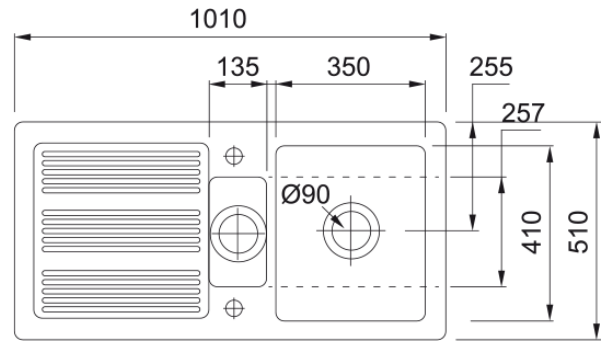

GALASSIA GAK 651 REVWhite

Technical Data

Product Information

Sink Type	sink (w/ drainer)
Type of material	ceramic
Number of Bowls	1,5
Color	glacier
Finish	glossy

Dimensions

External size: right to left	1010.0
External size: front to back	510.0
Bowl 1 size: right to left	410.0
Bowl 1 size: front to back	350.0
Bowl 1: depth	240.0
Bowl 2 size: right to left	135.0
Bowl 2 size: front to back	257.0
Bowl 2: depth	120.0
Cutout size standard: R to L	975.0
Cutout size standard: F to B	495.0

Installation

Minimum Cabinet Size	60 cm
----------------------	-------

Product specifications

Installation type	inset
Waste Outlet	3 1/2"
Position of Drainer	reversible drainer

Article Number

Product brand	FRANKE
Product family	None
Range	Galassia
Approval logo	CE

Features

Approval logo	UKCA
Properties	
Number of drainers	1
Product reversibility	yes
Tap Ledge	no
Waste Kit included	yes
Waste Kit type	manual
Siphon included	no
Number of tap holes	2 - pre drilled
Soap Dispenser Hole	no