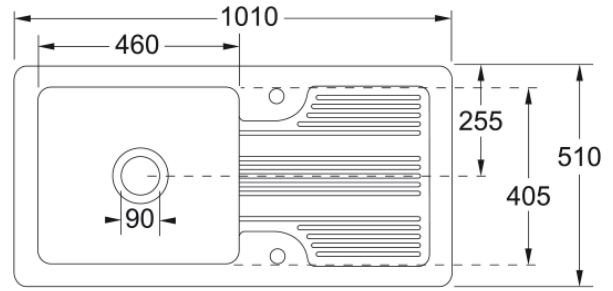

GALASSIA GAK 611 REVWhite

Technical Data

Product Information

Sink Type	sink (w/ drainer)
Type of material	ceramic
Number of Bowls	1
Color	glacier
Finish	glossy

Dimensions

External size: right to left	1010.0
External size: front to back	510.0
Bowl 1 size: right to left	460.0
Bowl 1 size: front to back	405.0
Bowl 1: depth	200.0
Cutout size standard: R to L	965.0
Cutout size standard: F to B	475.0

Installation

Minimum Cabinet Size	80 cm
----------------------	-------

Product specifications

Installation type	inset
Waste Outlet	3 1/2"
Position of Drainer	reversible drainer

Article Number

Product brand	FRANKE
Product family	None
Range	Galassia
Approval logo	CE
Approval logo	UKCA

Properties

Number of drainers	1
--------------------	---

Features

Product reversibility	yes
Tap Ledge	no
Waste Kit included	yes
Waste Kit type	manual
Siphon included	no
Number of tap holes	2 - pre drilled
Soap Dispenser Hole	no