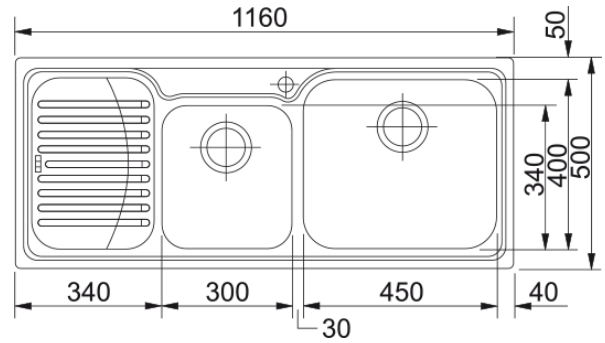

GALASSIA GAX 621 LH

Technical Data

Product Information

Sink Type	sink (w/ drainer)
Type of material	Stainless steel
Number of Bowls	2
Color	Steel
Finish	brushed

Dimensions

External size: right to left	1160.0
External size: front to back	500.0
Bowl 1 size: right to left	450.0
Bowl 1 size: front to back	400.0
Bowl 1: depth	190.0
Bowl 2 size: right to left	300.0
Bowl 2 size: front to back	340.0
Bowl 2: depth	170.0
Cutout size standard: R to L	1140.0
Cutout size standard: F to B	480.0

Installation

Minimum Cabinet Size	90 cm
----------------------	-------

Product specifications

Installation type	inset
Waste Outlet	3 1/2"
Position of Drainer	left hand side drainer

Article Number

Product brand	FRANKE
Product family	Smart
Range	Galassia
Approval logo	CE

Features

Approval logo	UKCA
Properties	
Number of drainers	1
Product reversibility	no
Tap Ledge	yes
Waste Kit included	yes
Waste Kit type	manual
Siphon included	no
Number of tap holes	1
Soap Dispenser Hole	no