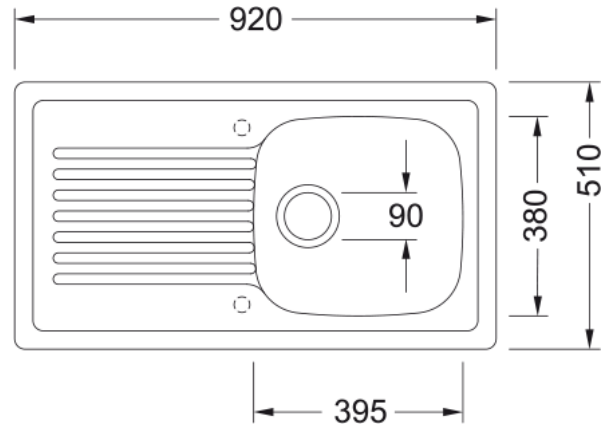

ELBA ELK 611 REV White

Technical Data

Product Information

Sink Type	sink (w/ drainer)
Type of material	ceramic
Number of Bowls	1
Color	glacier
Finish	glossy

Dimensions

External size: right to left	920.0
External size: front to back	510.0
Bowl 1 size: right to left	395.0
Bowl 1 size: front to back	380.0
Bowl 1: depth	185.0
Cutout size standard: R to L	880.0
Cutout size standard: F to B	460.0

Installation

Minimum Cabinet Size	50 cm
----------------------	-------

Product specifications

Installation type	inset
Waste Outlet	3 1/2"
Position of Drainer	reversible drainer

Article Number

Product brand	FRANKE
Product family	None
Range	Elba
Approval logo	CE
Approval logo	UKCA

Properties

Number of drainers	1
--------------------	---

Features

Product reversibility	yes
Tap Ledge	no
Waste Kit included	yes
Waste Kit type	manual
Siphon included	no
Number of tap holes	2
Soap Dispenser Hole	no