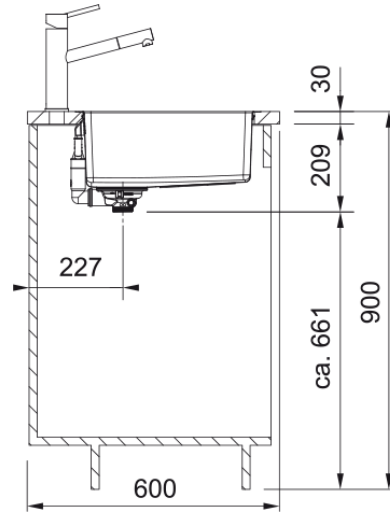

MARIS BOWL MRX 210-55

Technical Data

Product Information

Sink type	Bowl (no drainer)
Type of material	Stainless steel
Number of bowls	1
Color	Steel
Finish	Brushed

Dimensions

External size: right to left	590.0
External size: front to back	440.0
Bowl 1 size: right to left	550.0
Bowl 1 size: front to back	400.0
Bowl 1: depth	180.0
Cutout size: right to left	560.0
Cutout size: front to back	410.0

Installation

Minimum Cabinet Size	60 cm
----------------------	-------

Product specifications

Installation type	Flushmount
Waste outlet	3 1/2"
Position of drainer	No drainer

Article Number

Product brand	FRANKE
Product family	Maris
Model range	Maris
Approval logo	CE
Approval logo	UKCA

Properties

Drainers number	No drainer
-----------------	------------

Features

Product reversibility	No
Tap ledge	No
Waste kit include	Yes
Waste kit type	Manual
Siphon included	No
Number of tap holes	No tap hole
Soap dispenser hole	No