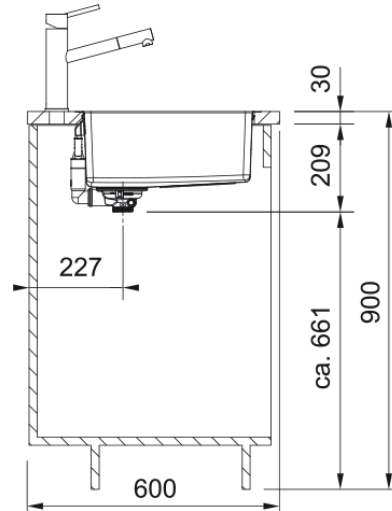

MARIS BOWL MRX 210-55

Technical Data

Product Information

Sink type	Bowl (no drainer)
Type of material	Stainless steel
Number of bowls	1
Color	Steel
Finish	Brushed

Dimensions

External size: right to left	590.0
External size: front to back	440.0
Bowl 1 size: right to left	550.0
Bowl 1 size: front to back	400.0
Bowl 1: depth	180.0
Cutout size: right to left	560.0
Cutout size: front to back	410.0

Installation

Minimum Cabinet Size	60 cm
----------------------	-------

Product specifications

Installation type	Flushmount
Waste outlet	3 1/2"
Position of drainer	No drainer

Article Number

Product brand	FRANKE
Product family	Maris
Model range	Maris
Approval logo	CE
Approval logo	UKCA

Properties

Drainers number	No drainer
-----------------	------------

Features

Product reversibility	No
Tap ledge	No
Waste kit include	Yes
Waste kit type	Manual
Siphon included	No
Number of tap holes	No tap hole
Soap dispenser hole	No