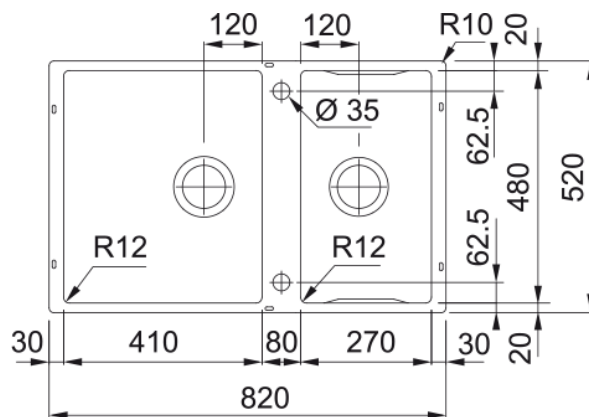

BOX CENTER BWX 120 41-27 REV | 122.0611.737

Box Center brings the sink and accessories together, creating a truly wonderful and unique kitchen workstation.

This compact combination is the perfect for people who demand efficiency, optimum use of space and distinctive design.

Technical Data

Product Information

Sink Type	bowl (no drainer)
Type of material	Stainless steel
Number of Bowls	2
Color	Steel
Finish	brushed

Dimensions

External size: right to left	820.0
External size: front to back	520.0
Bowl 1 size: right to left	410.0
Bowl 1 size: front to back	480.0
Bowl 1: depth	200.0
Bowl 2 size: right to left	270.0
Bowl 2 size: front to back	480.0
Bowl 2: depth	200.0
Cutout size standard: R to L	780.0
Cutout size standard: F to B	490.0

Installation

Minimum Cabinet Size	90 cm
----------------------	-------

Product specifications

Installation type	undermount
Waste Outlet	3 1/2"
Position of Drainer	no drainer

Article Number

Product brand	FRANKE
Product family	Mythos
Range	Box Center
Approval logo	CE

Features

Approval logo	UKCA
Properties	
Number of drainers	none
Product reversibility	yes
Tap Ledge	yes
Waste Kit included	yes
Waste Kit type	automatic-push knob
Siphon included	no
Number of tap holes	2
Soap Dispenser Hole	no