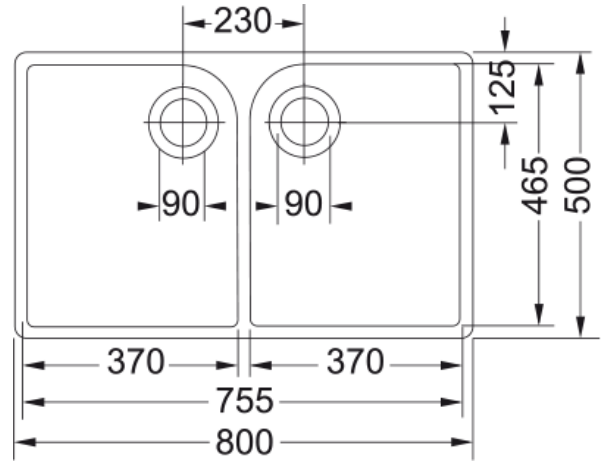

## Technical Data

### Dimensions

External size: right to left	800.0
External size: front to back	500.0
Bowl 1 size: right to left	465.0
Bowl 1 size: front to back	370.0
Bowl 1: depth	200.0
Bowl 2 size: right to left	465.0
Bowl 2 size: front to back	370.0
Bowl 2: depth	200.0
Cutout size standard: R to L	800.0
Cutout size standard: F to B	500.0

### Installation

Minimum Cabinet Size	80 cm
----------------------	-------

### Product specifications

Installation type	drop on
Waste Outlet	3 1/2"
Position of Drainer	no drainer