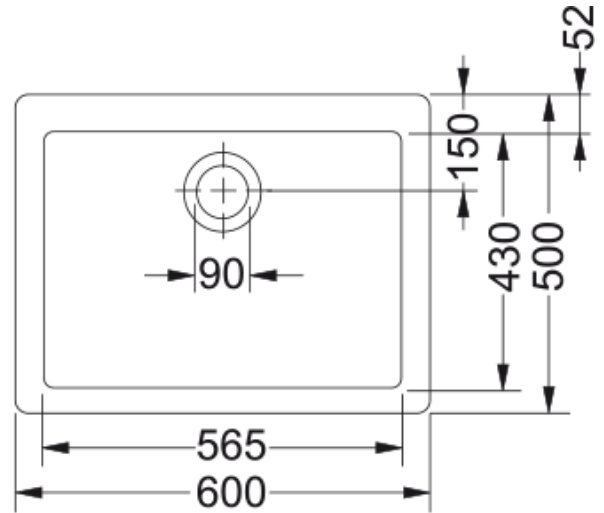

BELFAST VBK 710 White

Technical Data

Product Information

Sink Type	bowl (no drainer)
Type of material	ceramic
Number of Bowls	1
Color	glacier
Finish	glossy

Dimensions

External size: right to left	600.0
External size: front to back	500.0
Bowl 1 size: right to left	565.0
Bowl 1 size: front to back	430.0
Bowl 1: depth	180.0
Cutout size standard: R to L	600.0
Cutout size standard: F to B	500.0

Installation

Minimum Cabinet Size	60 cm

Product specifications

Installation type	drop on
Waste Outlet	3 1/2"
Position of Drainer	no drainer

Article Number

Product brand	FRANKE
Product family	None
Range	Belfast
Approval logo	CE
Approval logo	UKCA

Properties

Number of drainers	none

Features