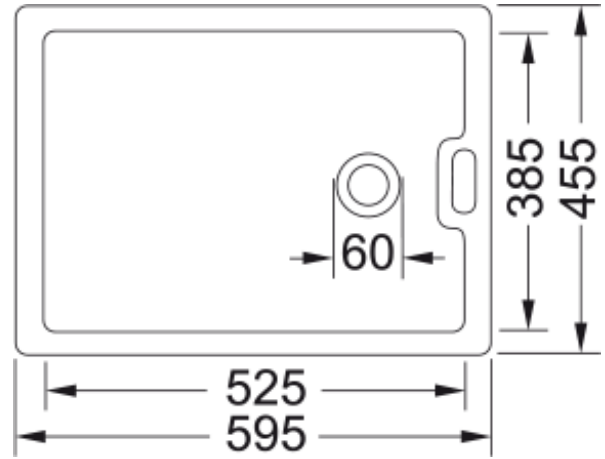

BELFAST BAK 710 White

Technical Data

Aspect

| | |
|------------------|-------------------|
| Sink Type | bowl (no drainer) |
| Type of material | ceramic |
| Number of Bowls | 1 |
| Color | glacier |
| Finish | glossy |

Dimensions

| | |
|------------------------------|-------|
| External size: right to left | 595.0 |
| External size: front to back | 455.0 |
| Bowl 1 size: right to left | 525.0 |
| Bowl 1 size: front to back | 380.0 |
| Bowl 1: depth | 215.0 |
| Cutout size: right to left | 595.0 |
| Cutout size: front to back | 455.0 |

Installation

| | |
|----------------------|-------|
| Minimum Cabinet Size | 60 cm |
|----------------------|-------|

Product specifications

| | |
|---------------------|------------|
| Installation type | drop on |
| Waste Outlet | 2" |
| Position of Drainer | no drainer |