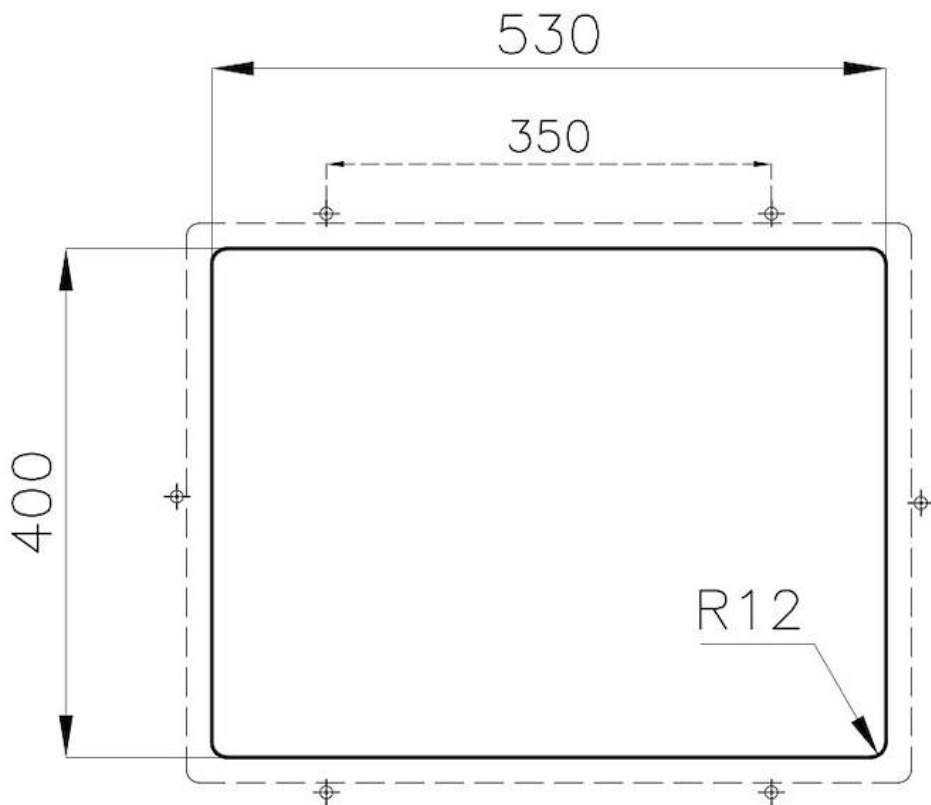

400mm Undermount

530mm Undermount

710mm Undermount

800mm Undermount