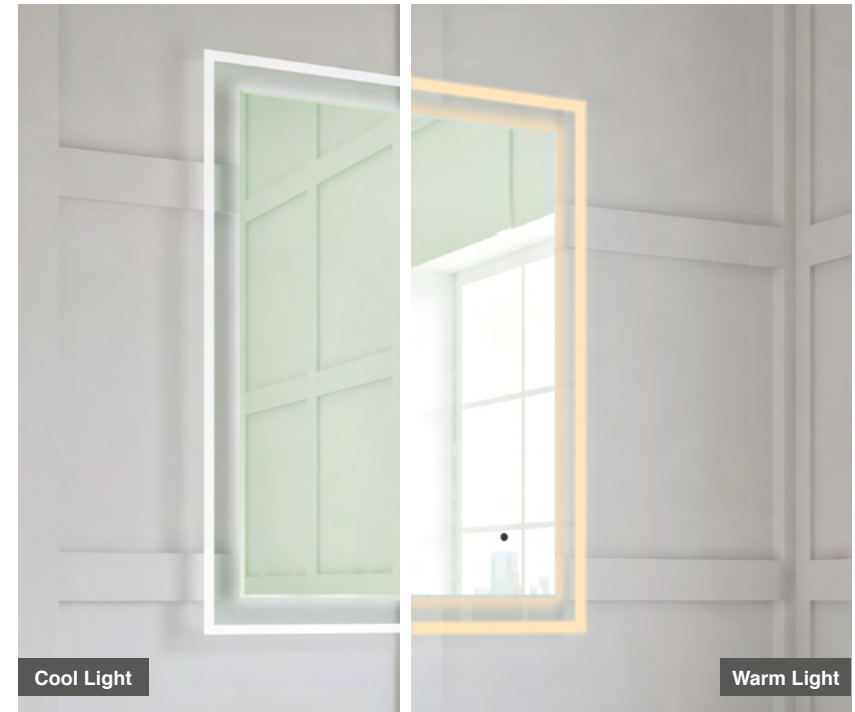

Shrewsbury 60 LED Mirror

H 800 x W 600 x D 30mm

- LED Mirror
- Multi Functional Contactless Sensor Controls Light from Cool - Warm Brightness with Memory Function
- Ambient Lighting
- Landscape or Portrait
- Heated Demister Pad
- IP44