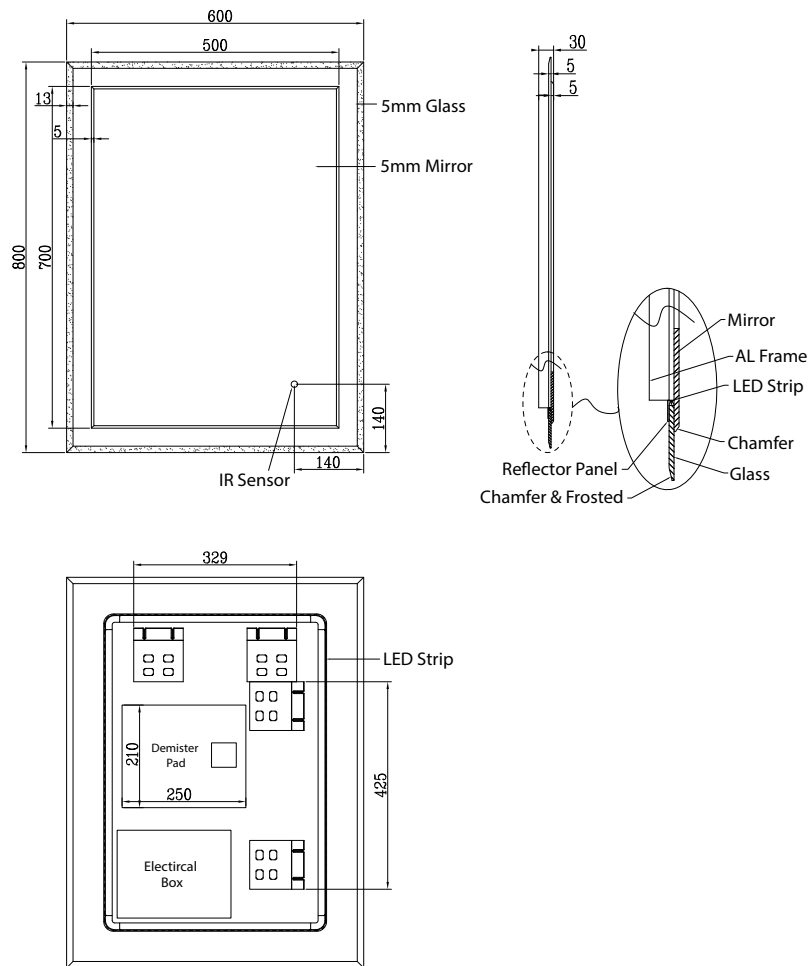

Shrewsbury 60 LED Mirror

H 800 x W 600 x D 30mm

- LED Mirror
- Multi Functional Contactless Sensor Controls Light from Cool - Warm Brightness with Memory Function
- Ambient Lighting
- Landscape or Portrait
- Heated Demister Pad
- IP44

The information contained on this page was correct at date of issue. Fitting dimensions are provided as a guide only. Some variation may occur due to manufacturing tolerances. We pursue a policy of continuing improvement in design and performance of our products and so reserve the right to change specifications without prior notice.