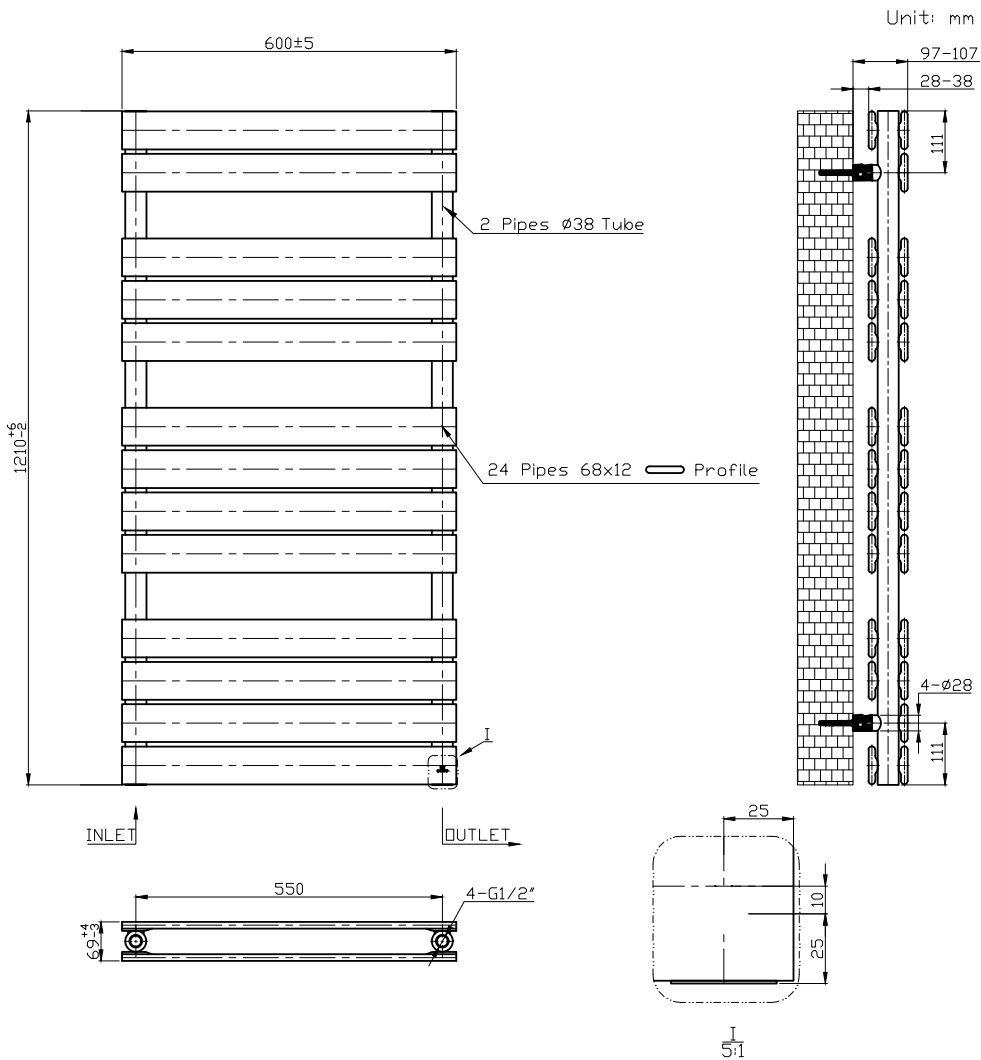

Venice - White