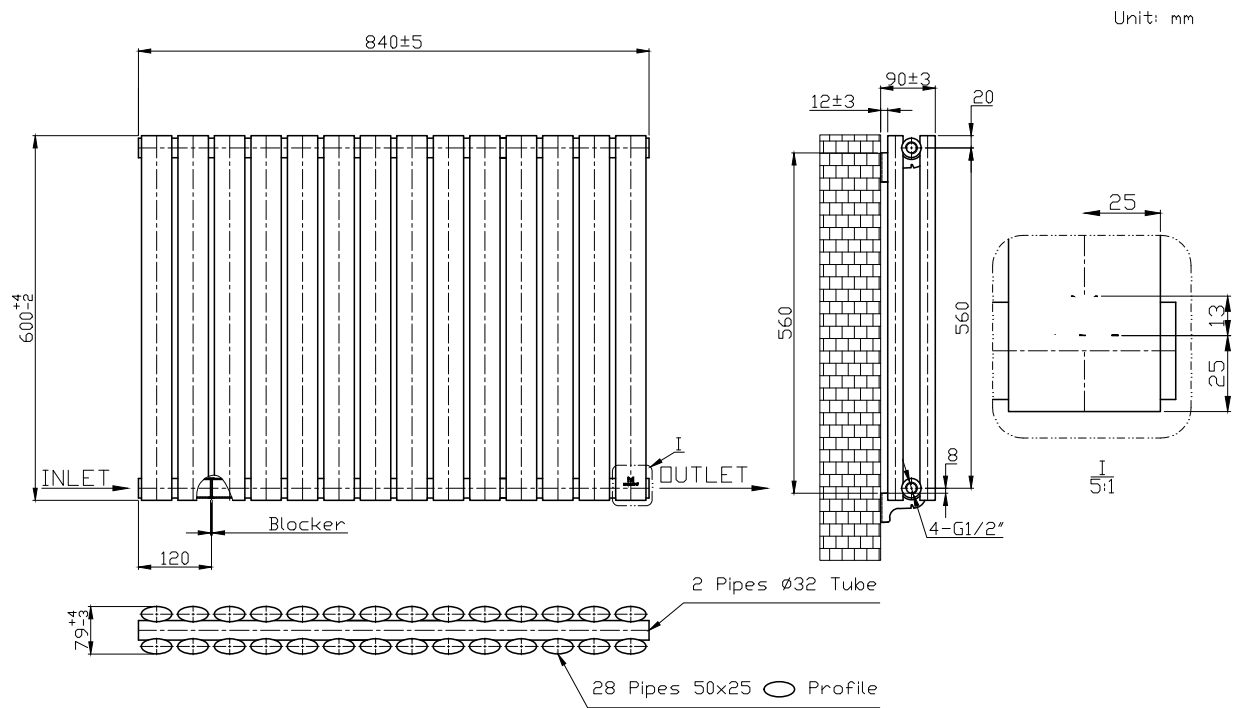

Granada 600x840 - White

| Size mm | Pipe Centres | BTU $\Delta 50^{\circ}\text{C}$ | BTU $\Delta 60^{\circ}\text{C}$ |
|---------------|--------------|---------------------------------|---------------------------------|
| H 600 x W 840 | 950* | 3054 | 3823 |

Please note due to manufacturing tolerances pipe centres may vary by +/- 10mm, we recommend that pipe work is not altered until your towel rail / radiator is on site.

The information contained on this page was correct at date of issue. Fitting dimensions are provided as a guide only. We pursue a policy of continuing improvement in design and performance of our products and so reserve the right to change specifications without prior notice.