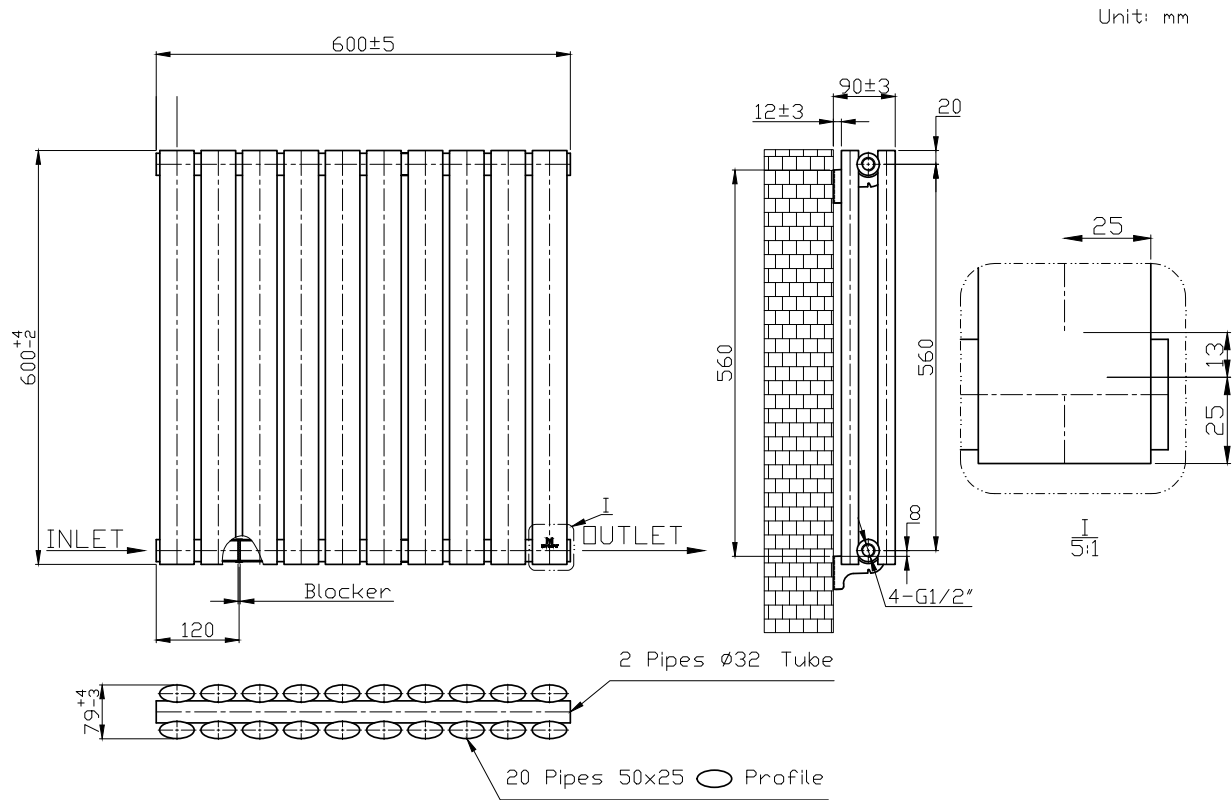

Granada 600x600 - White

Size mm	Pipe Centres	BTU $\Delta 50^{\circ}\text{C}$	BTU $\Delta 60^{\circ}\text{C}$
H 600 x W 600	690*	2182	2730

Please note due to manufacturing tolerances pipe centres may vary by +/- 10mm, we recommend that pipe work is not altered until your towel rail / radiator is on site.