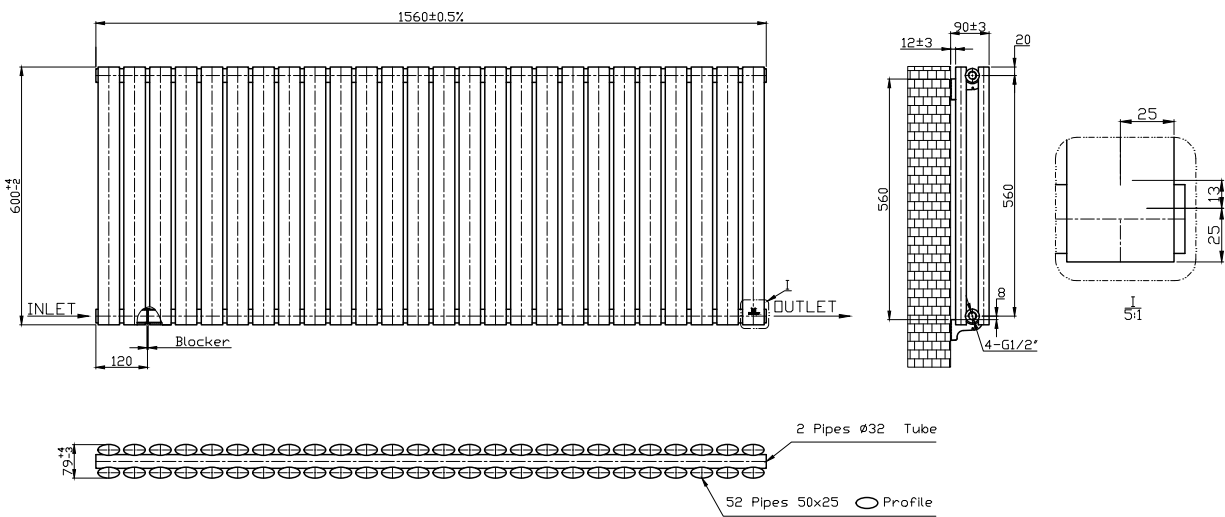

Granada 600x1560 - White

Size mm	Pipe Centres	BTU $\Delta 50^{\circ}\text{C}$	BTU $\Delta 60^{\circ}\text{C}$
H 600 x W 1560	1650*	5673	7100

Please note due to manufacturing tolerances pipe centres may vary by +/- 10mm, we recommend that pipe work is not altered until your towel rail / radiator is on site.

The information contained on this page was correct at date of issue. Fitting dimensions are provided as a guide only. We pursue a policy of continuing improvement in design and performance of our products and so reserve the right to change specifications without prior notice.