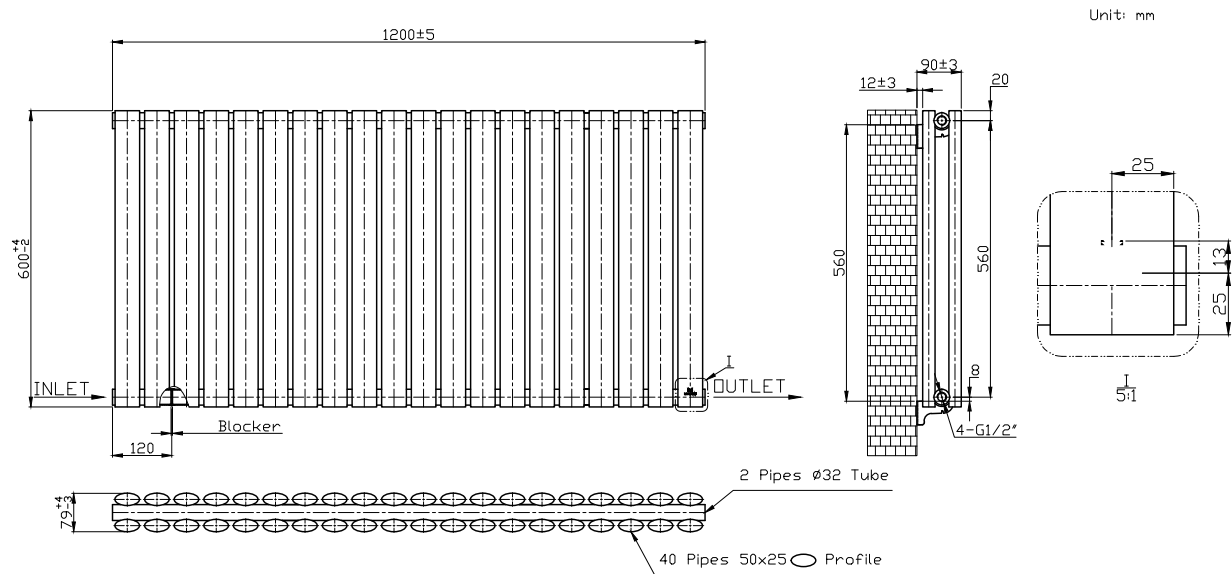

Granada 600x1200 - White

Size mm	Pipe Centres	BTU Δ 50°C	BTU Δ 60°C
H 600 x W 1200	1290*	4363	5461

Please note due to manufacturing tolerances pipe centres may vary by ± 10 mm, we recommend that pipe work is not altered until your towel rail / radiator is on site.

The information contained on this page was correct at date of issue. Fitting dimensions are provided as a guide only. We pursue a policy of continuing improvement in design and performance of our products and so reserve the right to change specifications without prior notice.