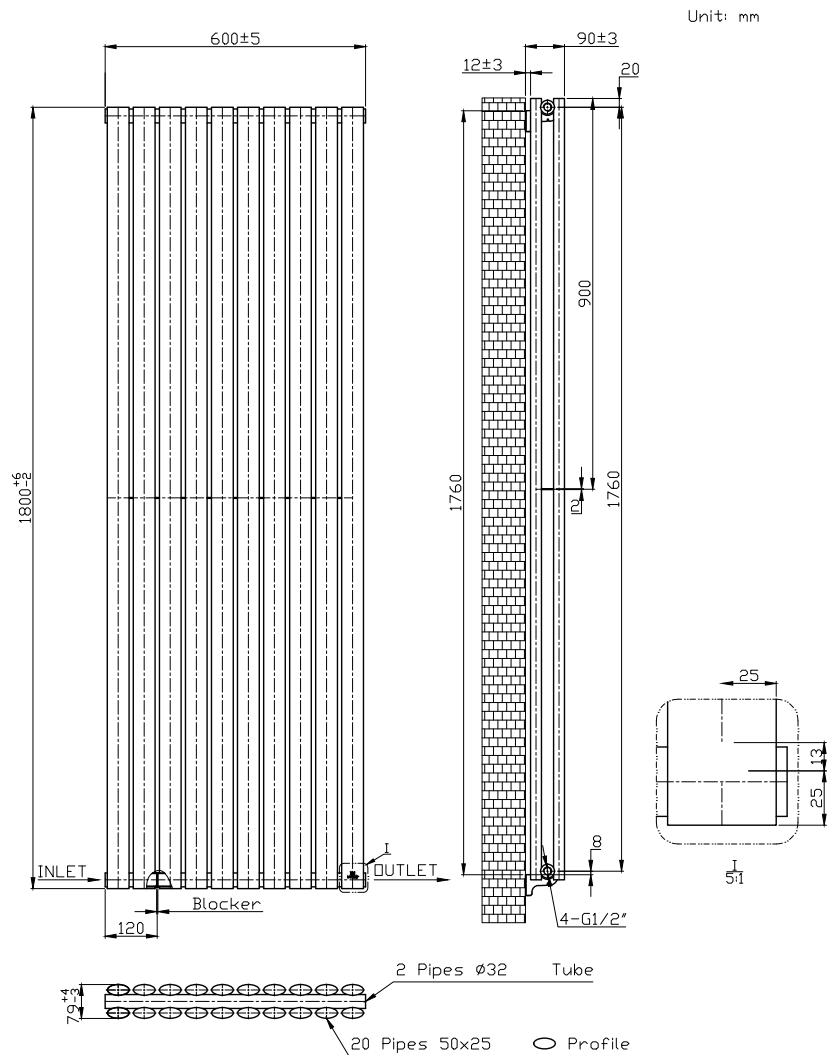

Granada 1800x600 - Anthracite

Size mm	Pipe Centres	BTU Δ 50°C	BTU Δ 60°C
H 1800 x W 600	690*	6210	7772

Please note due to manufacturing tolerances pipe centres may vary by +/- 10mm, we recommend that pipe work is not altered until your towel rail / radiator is on site.

The information contained on this page was correct at date of issue. Fitting dimensions are provided as a guide only. We pursue a policy of continuing improvement in design and performance of our products and so reserve the right to change specifications without prior notice.