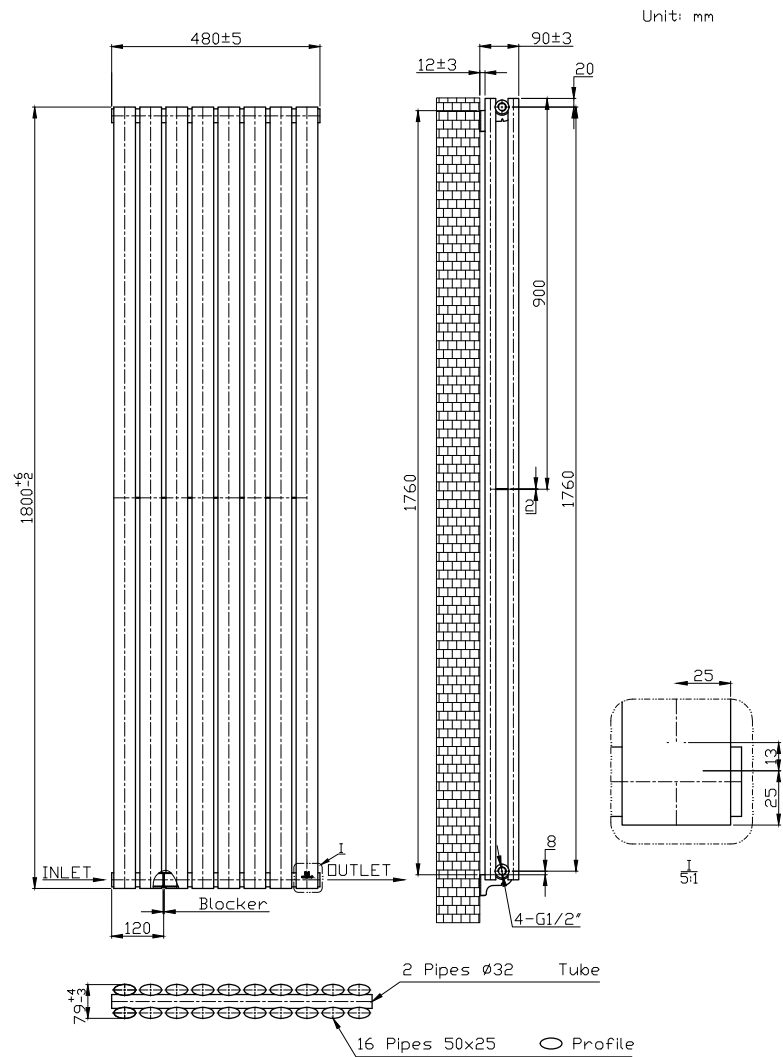

Granada 1800x480 - Anthracite

Size mm	Pipe Centres	BTU Δ 50°C	BTU Δ 60°C
H 1800 x W 480	570*	4968	6218

Please note due to manufacturing tolerances pipe centres may vary by +/- 10mm, we recommend that pipe work is not altered until your towel rail / radiator is on site.