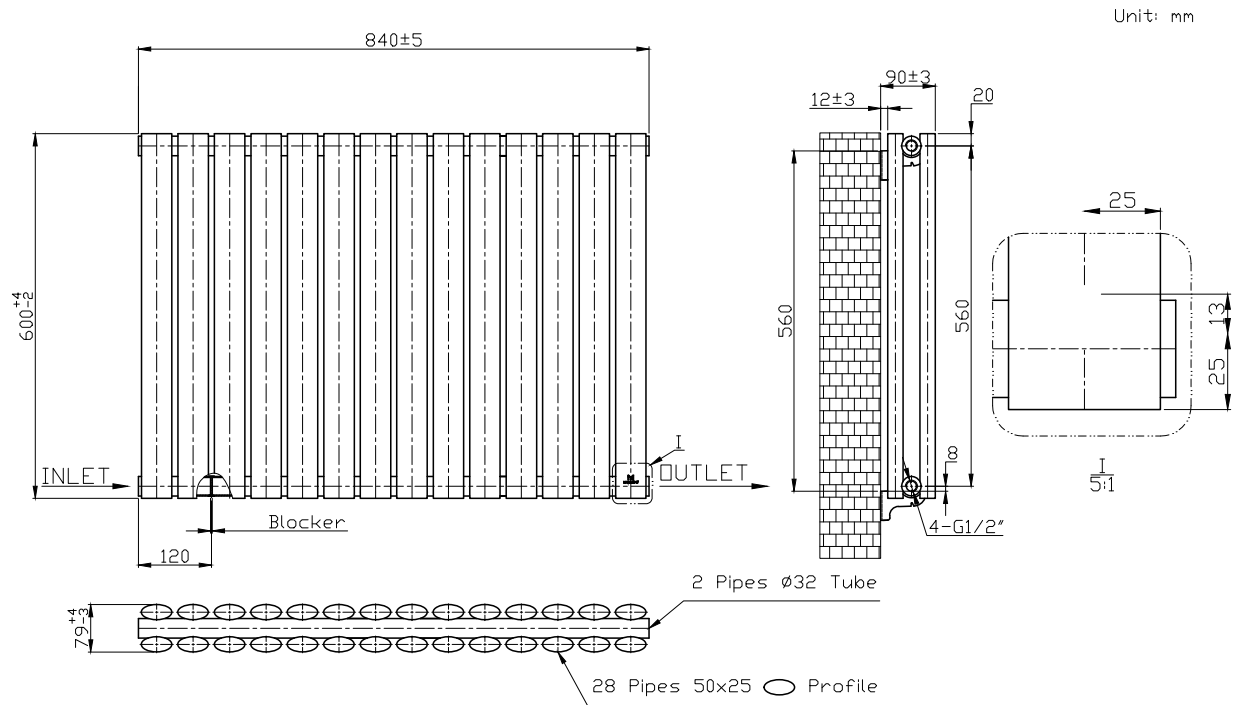

Granada 600x840 - Anthracite

Please note due to manufacturing tolerances pipe centres may vary by +/- 10mm, we recommend that pipe work is not altered until your towel rail / radiator is on site.

The information contained on this page was correct at date of issue. Fitting dimensions are provided as a guide only. We pursue a policy of continuing improvement in design and performance of our products and so reserve the right to change specifications without prior notice.