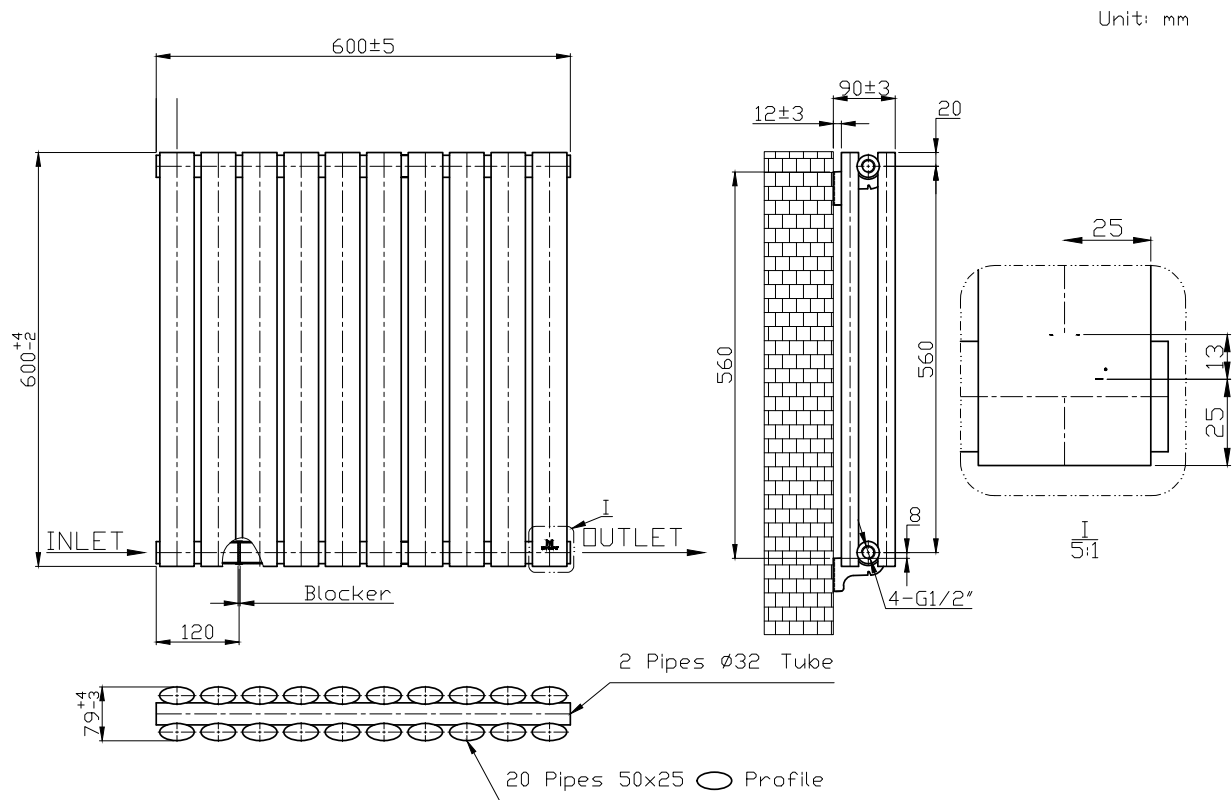

Granada 600x600 - Anthracite

Size mm	Pipe Centres	BTU Δ 50°C	BTU Δ 60°C
H 600 x W 600	690*	2182	2730

Please note due to manufacturing tolerances pipe centres may vary by +/- 10mm, we recommend that pipe work is not altered until your towel rail / radiator is on site.