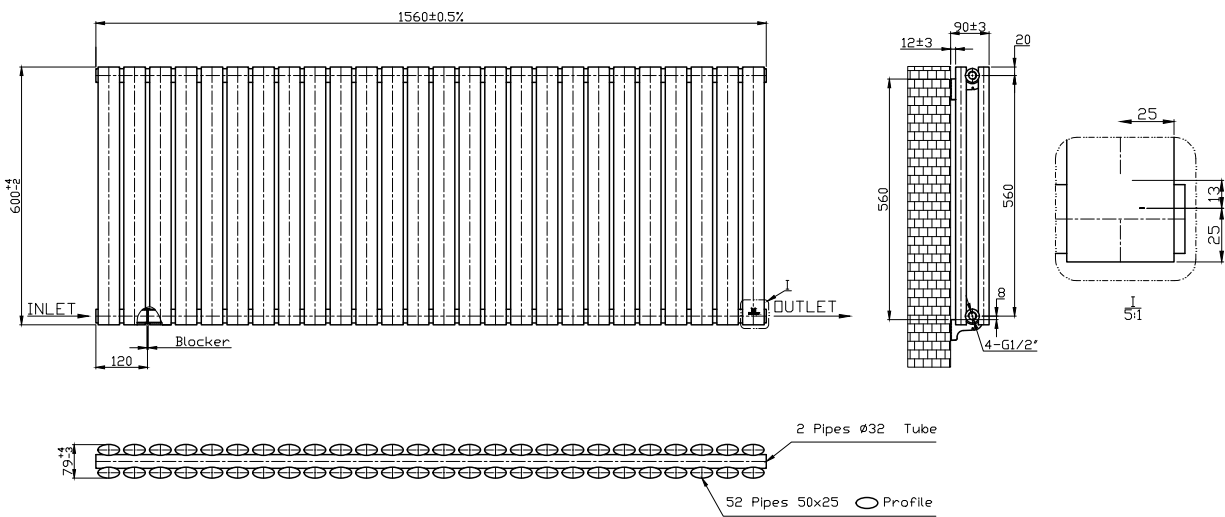

# Granada 600x1560 - Anthracite

Size mm	Pipe Centres	BTU $\Delta$ 50°C	BTU $\Delta$ 60°C
H 600 x W 1560	1650*	5673	7100

Please note due to manufacturing tolerances pipe centres may vary by +/- 10mm, we recommend that pipe work is not altered until your towel rail / radiator is on site.

The information contained on this page was correct at date of issue. Fitting dimensions are provided as a guide only. We pursue a policy of continuing improvement in design and performance of our products and so reserve the right to change specifications without prior notice.