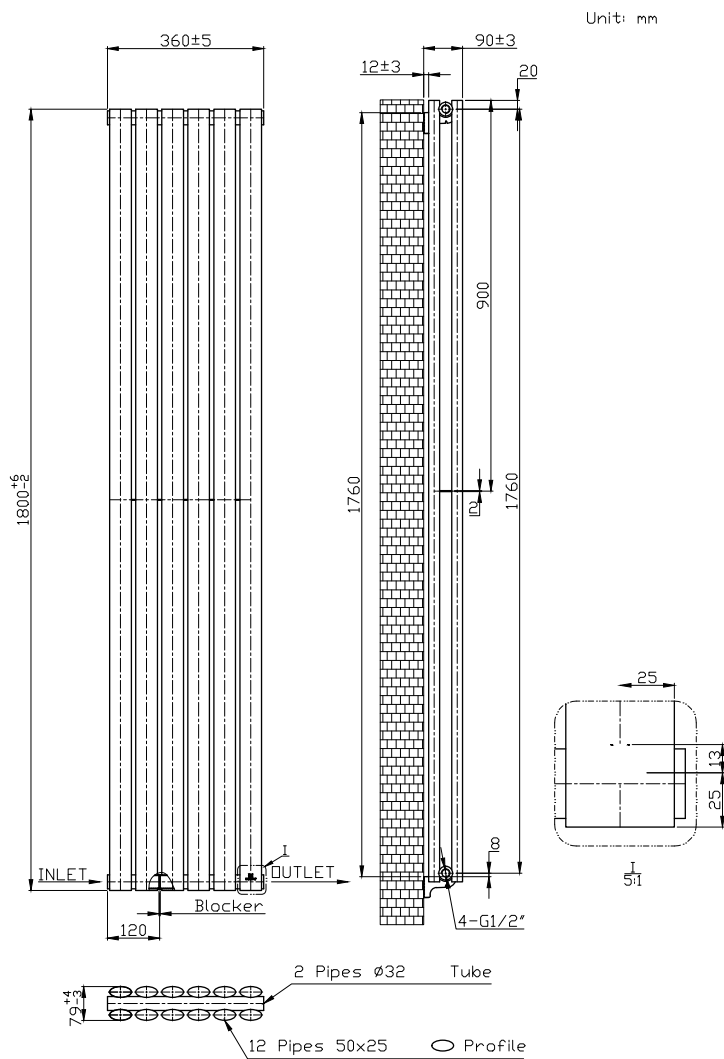

Granada 1800x360 - White

| Size mm | Pipe Centres | BTU $\Delta 50^\circ\text{C}$ | BTU $\Delta 60^\circ\text{C}$ |
|----------------|--------------|-------------------------------|-------------------------------|
| H 1800 x W 360 | 450* | 3726 | 4663 |

Please note due to manufacturing tolerances pipe centres may vary by +/- 10mm, we recommend that pipe work is not altered until your towel rail / radiator is on site.

The information contained on this page was correct at date of issue. Fitting dimensions are provided as a guide only. We pursue a policy of continuing improvement in design and performance of our products and so reserve the right to change specifications without prior notice.