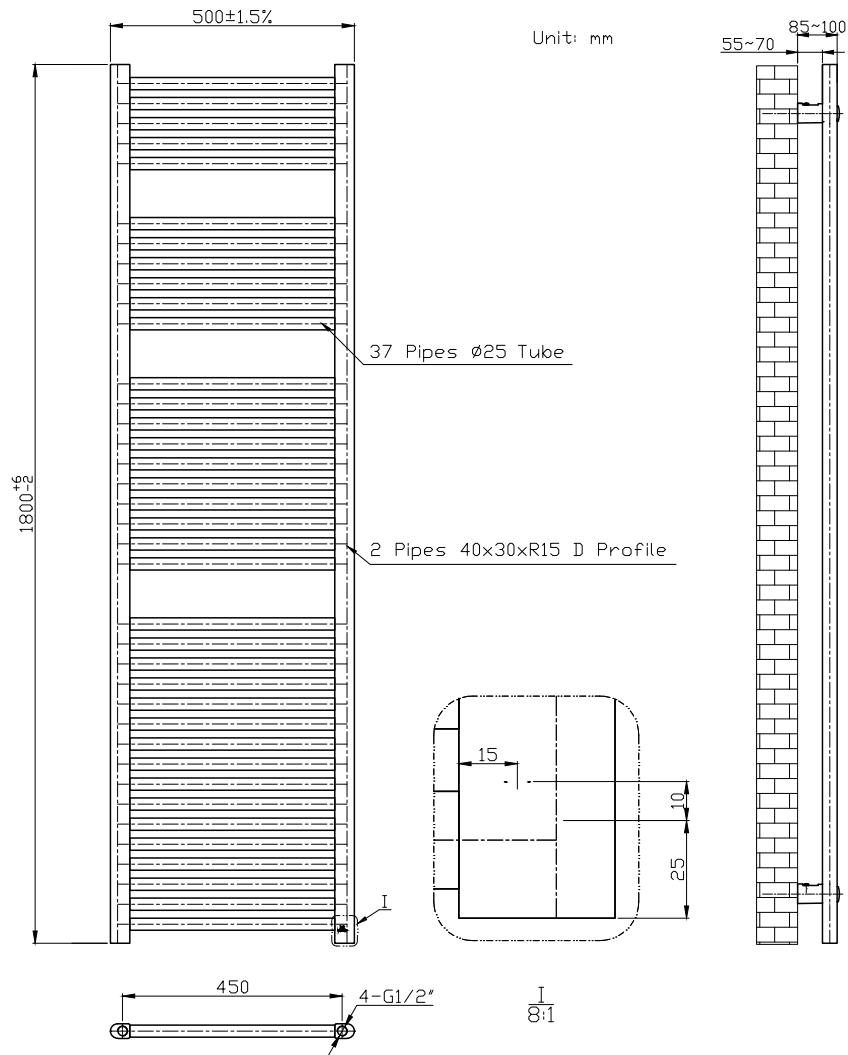

Enzo - 1800x500mm Brushed Brass Straight 25mm Bars

Size mm	Pipe Centres	BTU Δ 50°C	BTU Δ 60°C
H 1800 x W 500	450	2316	2912

Please note due to manufacturing tolerances pipe centres may vary by +/- 10mm, we recommend that pipe work is not altered until your towel rail / radiator is on site. The information contained on this page was correct at date of issue. Fitting dimensions are provided as a guide only. We pursue a policy of continuing improvement in design and performance of our products and so reserve the right to change specifications without prior notice.