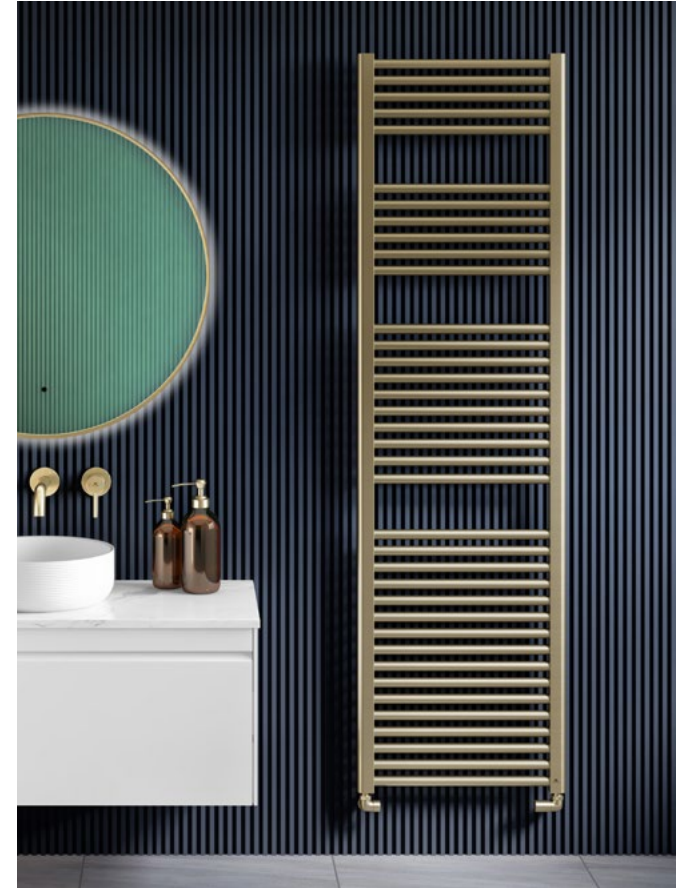

Enzo - 1800x500mm Brushed Brass Straight 25mm Bars

Size mm	Pipe Centres	BTU Δ 50°C	BTU Δ 60°C
H 1800 x W 500	450	2316	2912

Please note due to manufacturing tolerances pipe centres may vary by +/- 10mm, we recommend that pipe work is not altered until your towel rail / radiator is on site. The information contained on this page was correct at date of issue. Fitting dimensions are provided as a guide only. We pursue a policy of continuing improvement in design and performance of our products and so reserve the right to change specifications without prior notice.