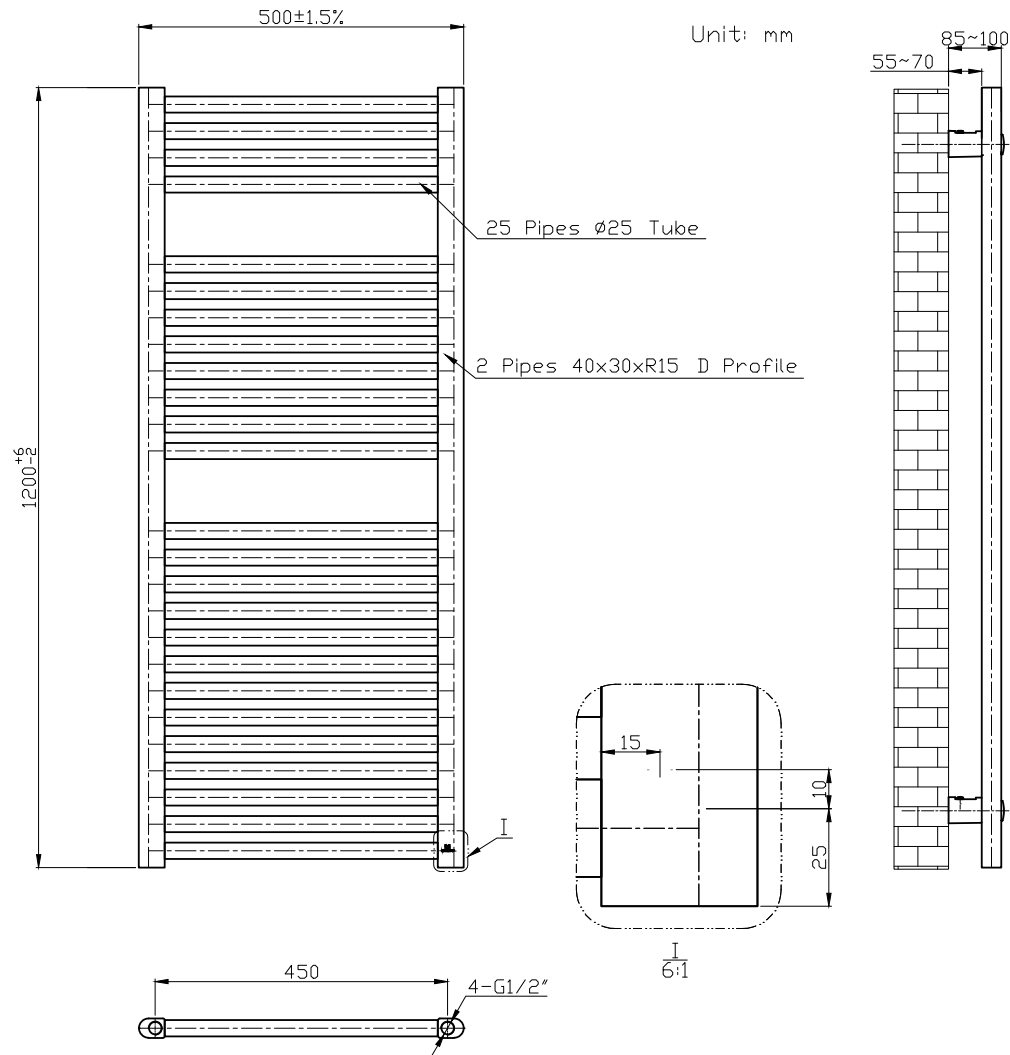

Enzo - 1200x500mm Brushed Brass Straight 25mm Bars

Size mm	Pipe Centres	BTU Δ 50°C	BTU Δ 60°C
H 1200 x W 500	450	1560	1960

Please note due to manufacturing tolerances pipe centres may vary by +/- 10mm, we recommend that pipe work is not altered until your towel rail / radiator is on site. The information contained on this page was correct at date of issue. Fitting dimensions are provided as a guide only. We pursue a policy of continuing improvement in design and performance of our products and so reserve the right to change specifications without prior notice.