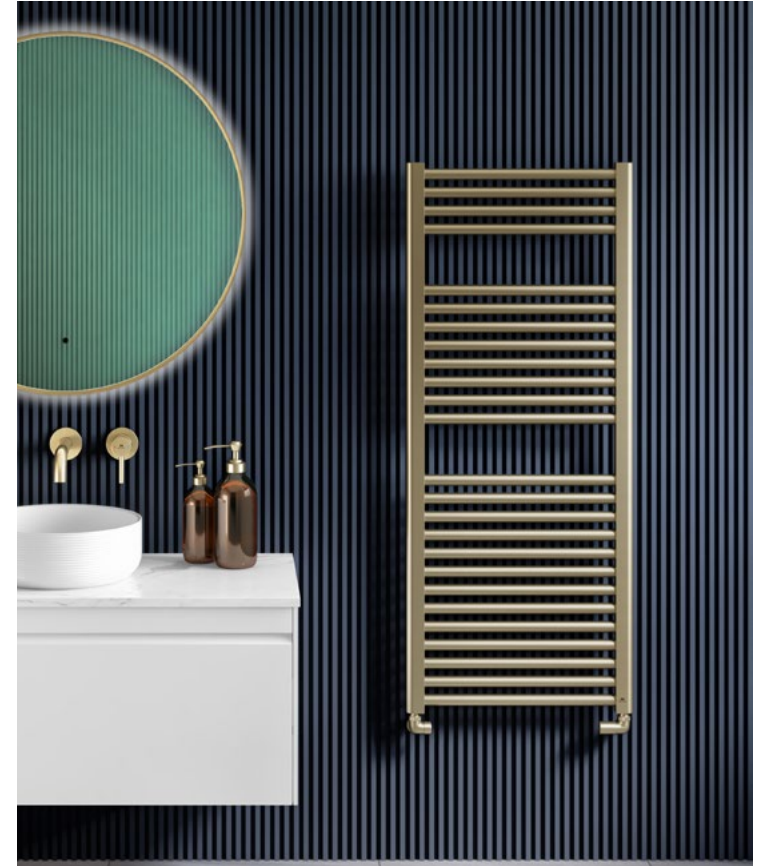

Enzo - 1200x500mm Brushed Brass Straight 25mm Bars

Size mm	Pipe Centres	BTU Δ 50°C	BTU Δ 60°C
H 1200 x W 500	450	1560	1960

Please note due to manufacturing tolerances pipe centres may vary by +/- 10mm, we recommend that pipe work is not altered until your towel rail / radiator is on site. The information contained on this page was correct at date of issue. Fitting dimensions are provided as a guide only. We pursue a policy of continuing improvement in design and performance of our products and so reserve the right to change specifications without prior notice.