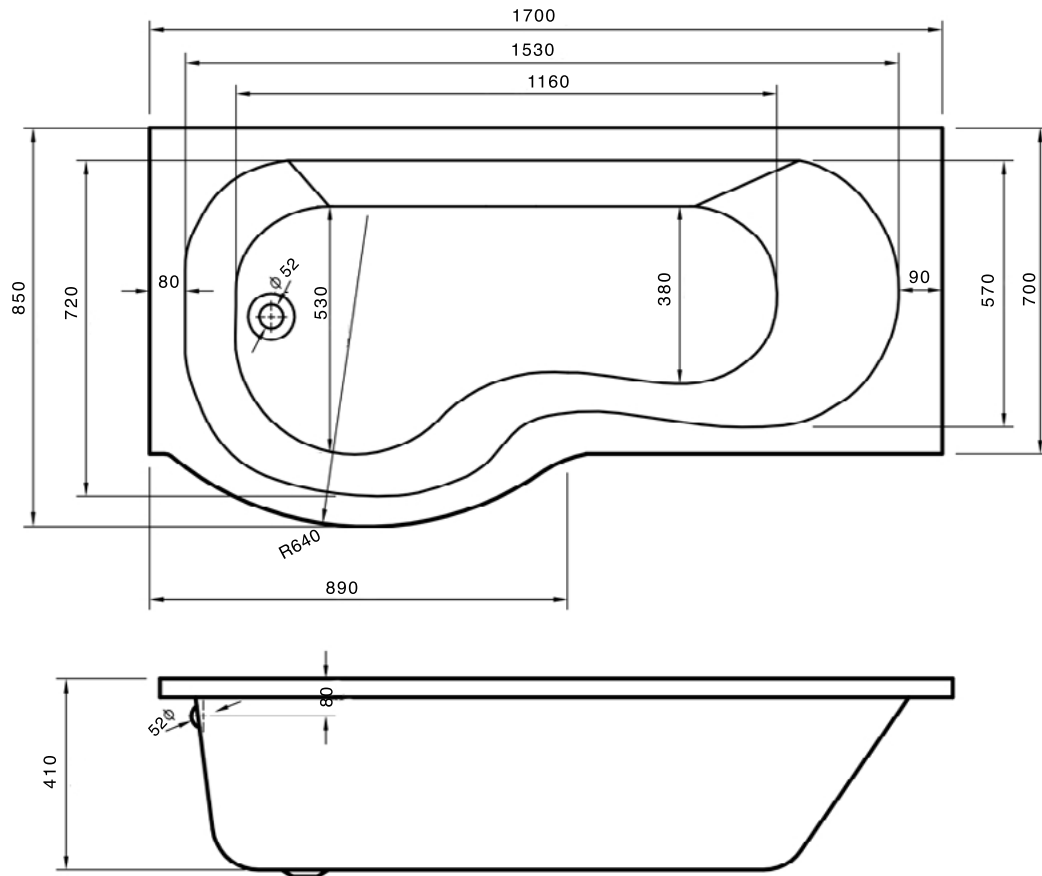

# Darwin 1700 Left Hand Shower Bath

## P Shape 1700 Left Hand Shower Bath

**Size:** L 1700 x W 850 x H 410mm

**Water Capacity:** 200L

*Can Be Drilled For Tap Holes*

The information contained on this page was correct at date of issue. Fitting dimensions are provided as a guide only. Some variation may occur due to manufacturing tolerances. We pursue a policy of continuing improvement in design and performance of our products and so reserve the right to change specifications without prior notice.