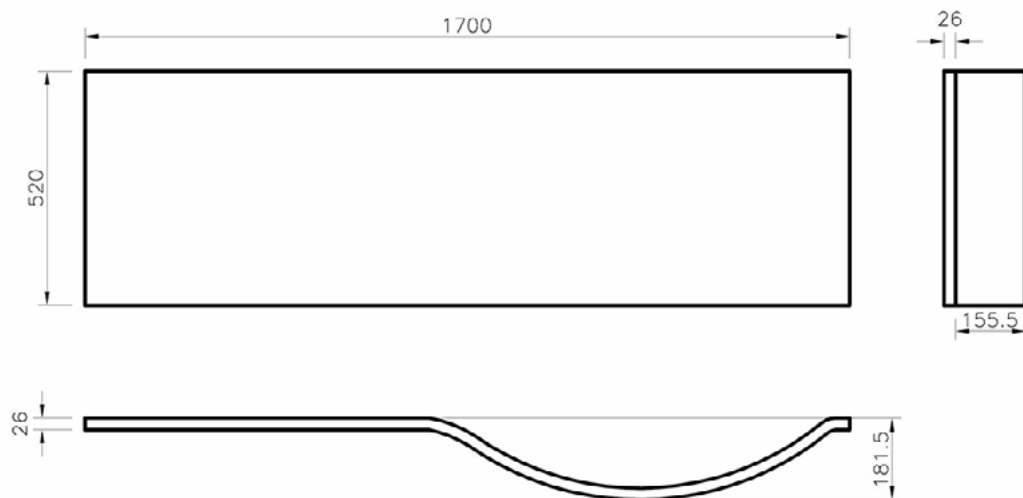

# Darwin 1700 Front Panel

## P Shape 1700 Front Panel

Size: L 1700 x W 181.5 x H 520mm

Available in the following sizes

- 1500mm
- 1700mm

Left Hand Version Shown

The information contained on this page was correct at date of issue. Fitting dimensions are provided as a guide only. Some variation may occur due to manufacturing tolerances. We pursue a policy of continuing improvement in design and performance of our products and so reserve the right to change specifications without prior notice.