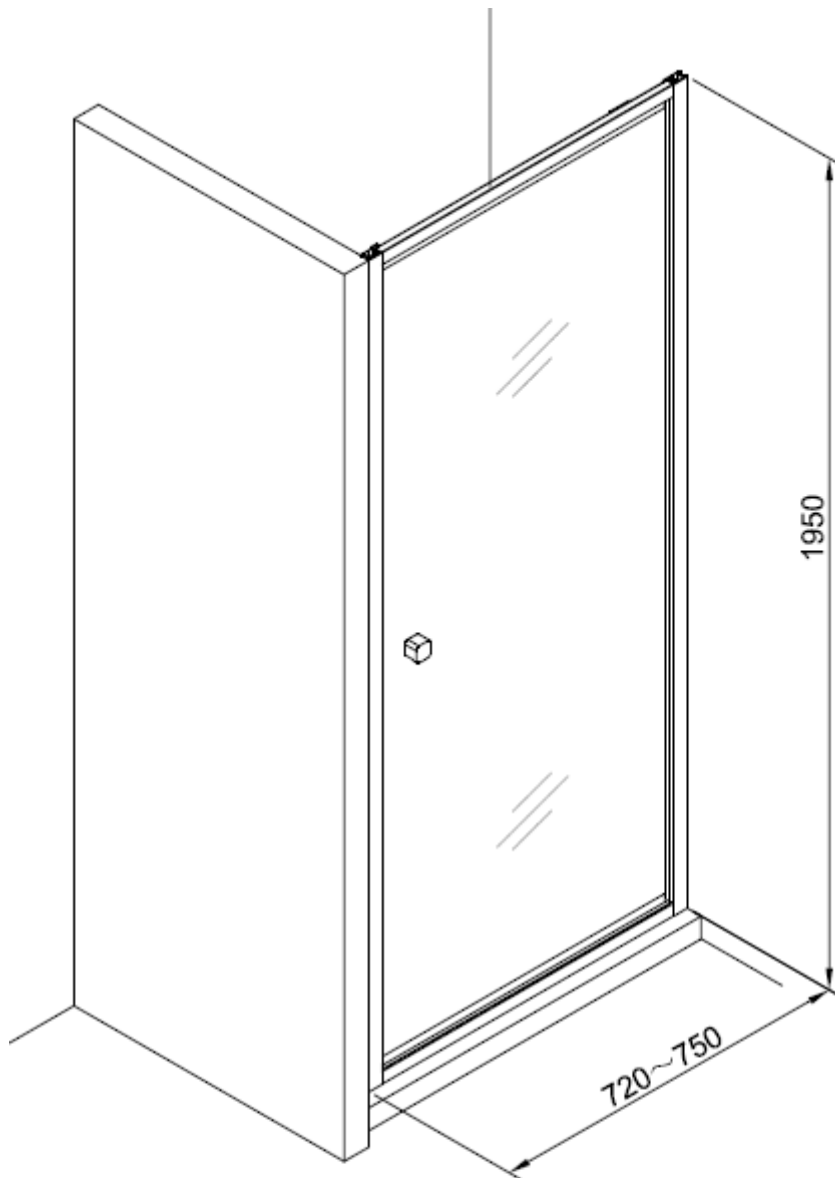

Measurements in millimetres mm

Information updated January 2020

Tel 0345 873 8840

crosswater[™]

CLEAR 6 PIVOT DOOR

CAPDSC0760

A		M4 *40mm Screw x 6
B		Wall Plug x 6
C		Handle x 1
D		Sleeve x 1
E		Cover x 3
F		Filler x 4
G		Cover x 1

H		Cover x 1
I		Cover x 1
J		Cover x 1
K		Top Cap x 2
L		Waterproof strip x 1

AA		M4 *20mm Screw x 1
AB		Adjustment block x 1
AC		Top Cap x 1
AD		Top Cap(LH) x 1
AE		Top Cap(RH) x 1
AF		Filler x 2

Model	x (mm)	y (mm)
CAPDSC0760	720~750	1950
CAPDSC0800	760~790	1950
CAPDSC0900	860~890	1950
CAPDBC0900	860~890	1950
CAPDSC1000	960~990	1950