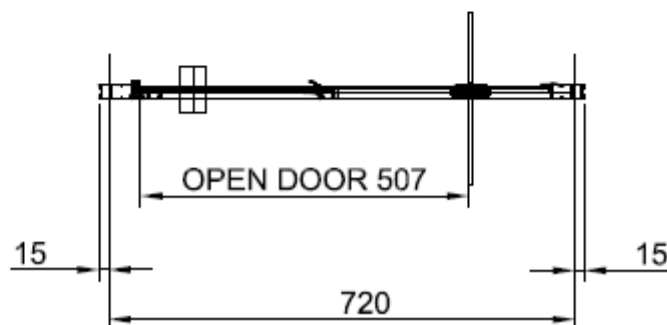

Measurements in millimetres mm

Information updated January 2020

Tel 0345 873 8840

crosswater[™]

CLEAR 6 PIVOT DOOR

CAPDSC0760

A		M4 *40mm Screw x 6
B		Wall Plug x 6
C		Handle x 1
D		Sleeve x 1
E		Cover x 3
F		Filler x 4
G		Cover x 1

H		Cover x 1
I		Cover x 1
J		Cover x 1
K		Top Cap x 2
L		Waterproof strip x 1

AA		M4 *20mm Screw x 1
AB		Adjustment block x 1
AC		Top Cap x 1
AD		Top Cap(LH) x 1
AE		Top Cap(RH) x 1
AF		Filler x 2

Model	x (mm)	y (mm)
CAPDSC0760	720~750	1950
CAPDSC0800	760~790	1950
CAPDSC0900	860~890	1950
CAPDBC0900	860~890	1950
CAPDSC1000	960~990	1950