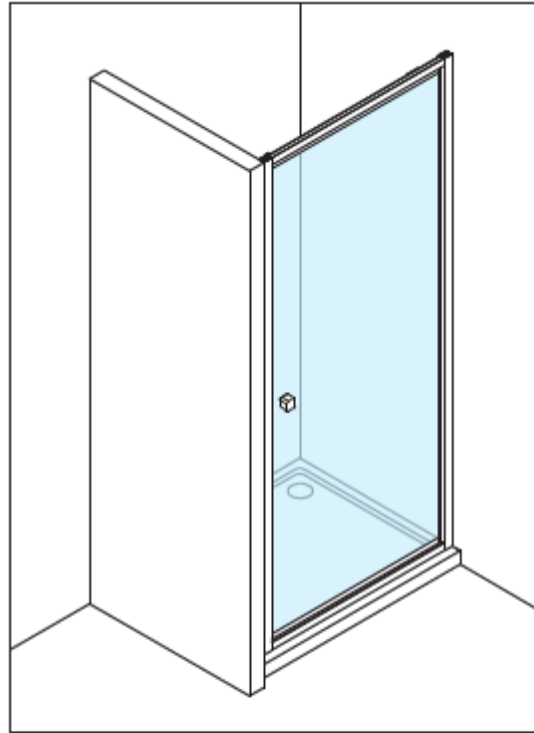

Measurements in millimetres mm

Information updated January 2020

Tel 0345 873 8840

crosswater[™]

CLEAR 6 PIVOT DOOR

CAPDSC0760

A		M4 *40mm Screw x 6
B		Wall Plug x 6
C		Handle x 1
D		Sleeve x 1
E		Cover x 3
F		Filler x 4
G		Cover x 1

H		Cover x 1
I		Cover x 1
J		Cover x 1
K		Top Cap x 2
L		Waterproof strip x 1

AA		M4 *20mm Screw x 1
AB		Adjustment block x 1
AC		Top Cap x 1
AD		Top Cap(LH) x 1
AE		Top Cap(RH) x 1
AF		Filler x 2

Model	x (mm)	y (mm)
CAPDSC0760	720~750	1950
CAPDSC0800	760~790	1950
CAPDSC0900	860~890	1950
CAPDBC0900	860~890	1950
CAPDSC1000	960~990	1950