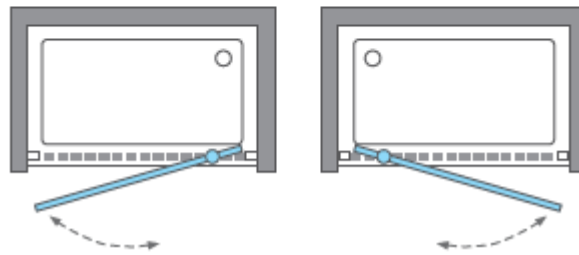

Measurements in millimetres mm

Information updated January 2020

Tel 0345 873 8840

crosswater[™]

CLEAR 6 PIVOT DOOR

CAPDSC0760

A		M4 *40mm Screw x 6
B		Wall Plug x 6
C		Handle x 1
D		Sleeve x 1
E		Cover x 3
F		Filler x 4
G		Cover x 1

H		Cover x 1
I		Cover x 1
J		Cover x 1
K		Top Cap x 2
L		Waterproof strip x 1

AA		M4 *20mm Screw x 1
AB		Adjustment block x 1
AC		Top Cap x 1
AD		Top Cap(LH) x 1
AE		Top Cap(RH) x 1
AF		Filler x 2

Model	x (mm)	y (mm)
CAPDSC0760	720~750	1950
CAPDSC0800	760~790	1950
CAPDSC0900	860~890	1950
CAPDBC0900	860~890	1950
CAPDSC1000	960~990	1950