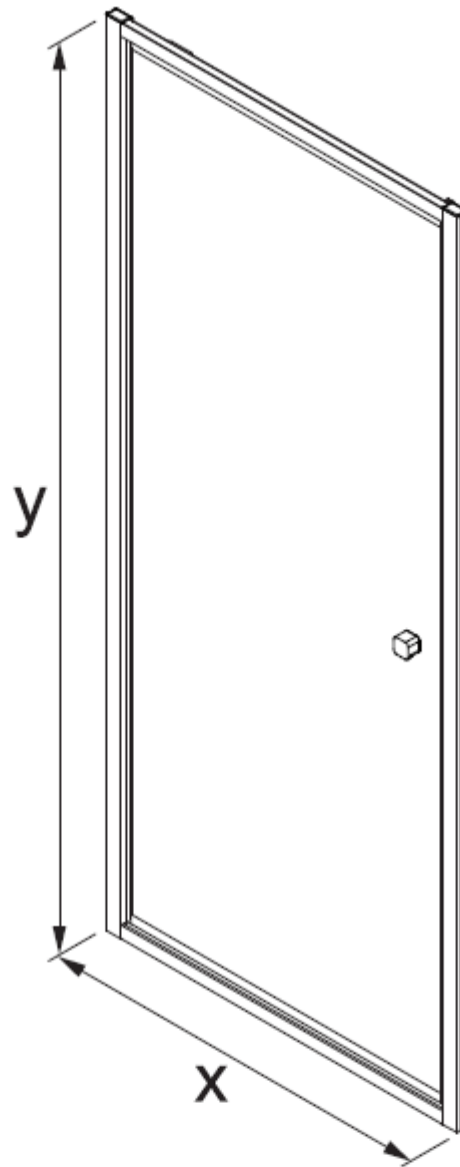

Measurements in millimetres mm

Information updated January 2020

Tel 0345 873 8840

crosswater[™]

CLEAR 6 PIVOT DOOR

CAPDSC0760

A		M4 *40mm Screw x 6
B		Wall Plug x 6
C		Handle x 1
D		Sleeve x 1
E		Cover x 3
F		Filler x 4
G		Cover x 1

H		Cover x 1
I		Cover x 1
J		Cover x 1
K		Top Cap x 2
L		Waterproof strip x 1

AA		M4 *20mm Screw x 1
AB		Adjustment block x 1
AC		Top Cap x 1
AD		Top Cap(LH) x 1
AE		Top Cap(RH) x 1
AF		Filler x 2

Model	x (mm)	y (mm)
CAPDSC0760	720~750	1950
CAPDSC0800	760~790	1950
CAPDSC0900	860~890	1950
CAPDBC0900	860~890	1950
CAPDSC1000	960~990	1950