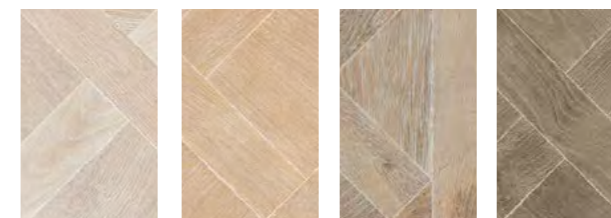

Wistman

Colors

Maple Honey Mocha Cognac