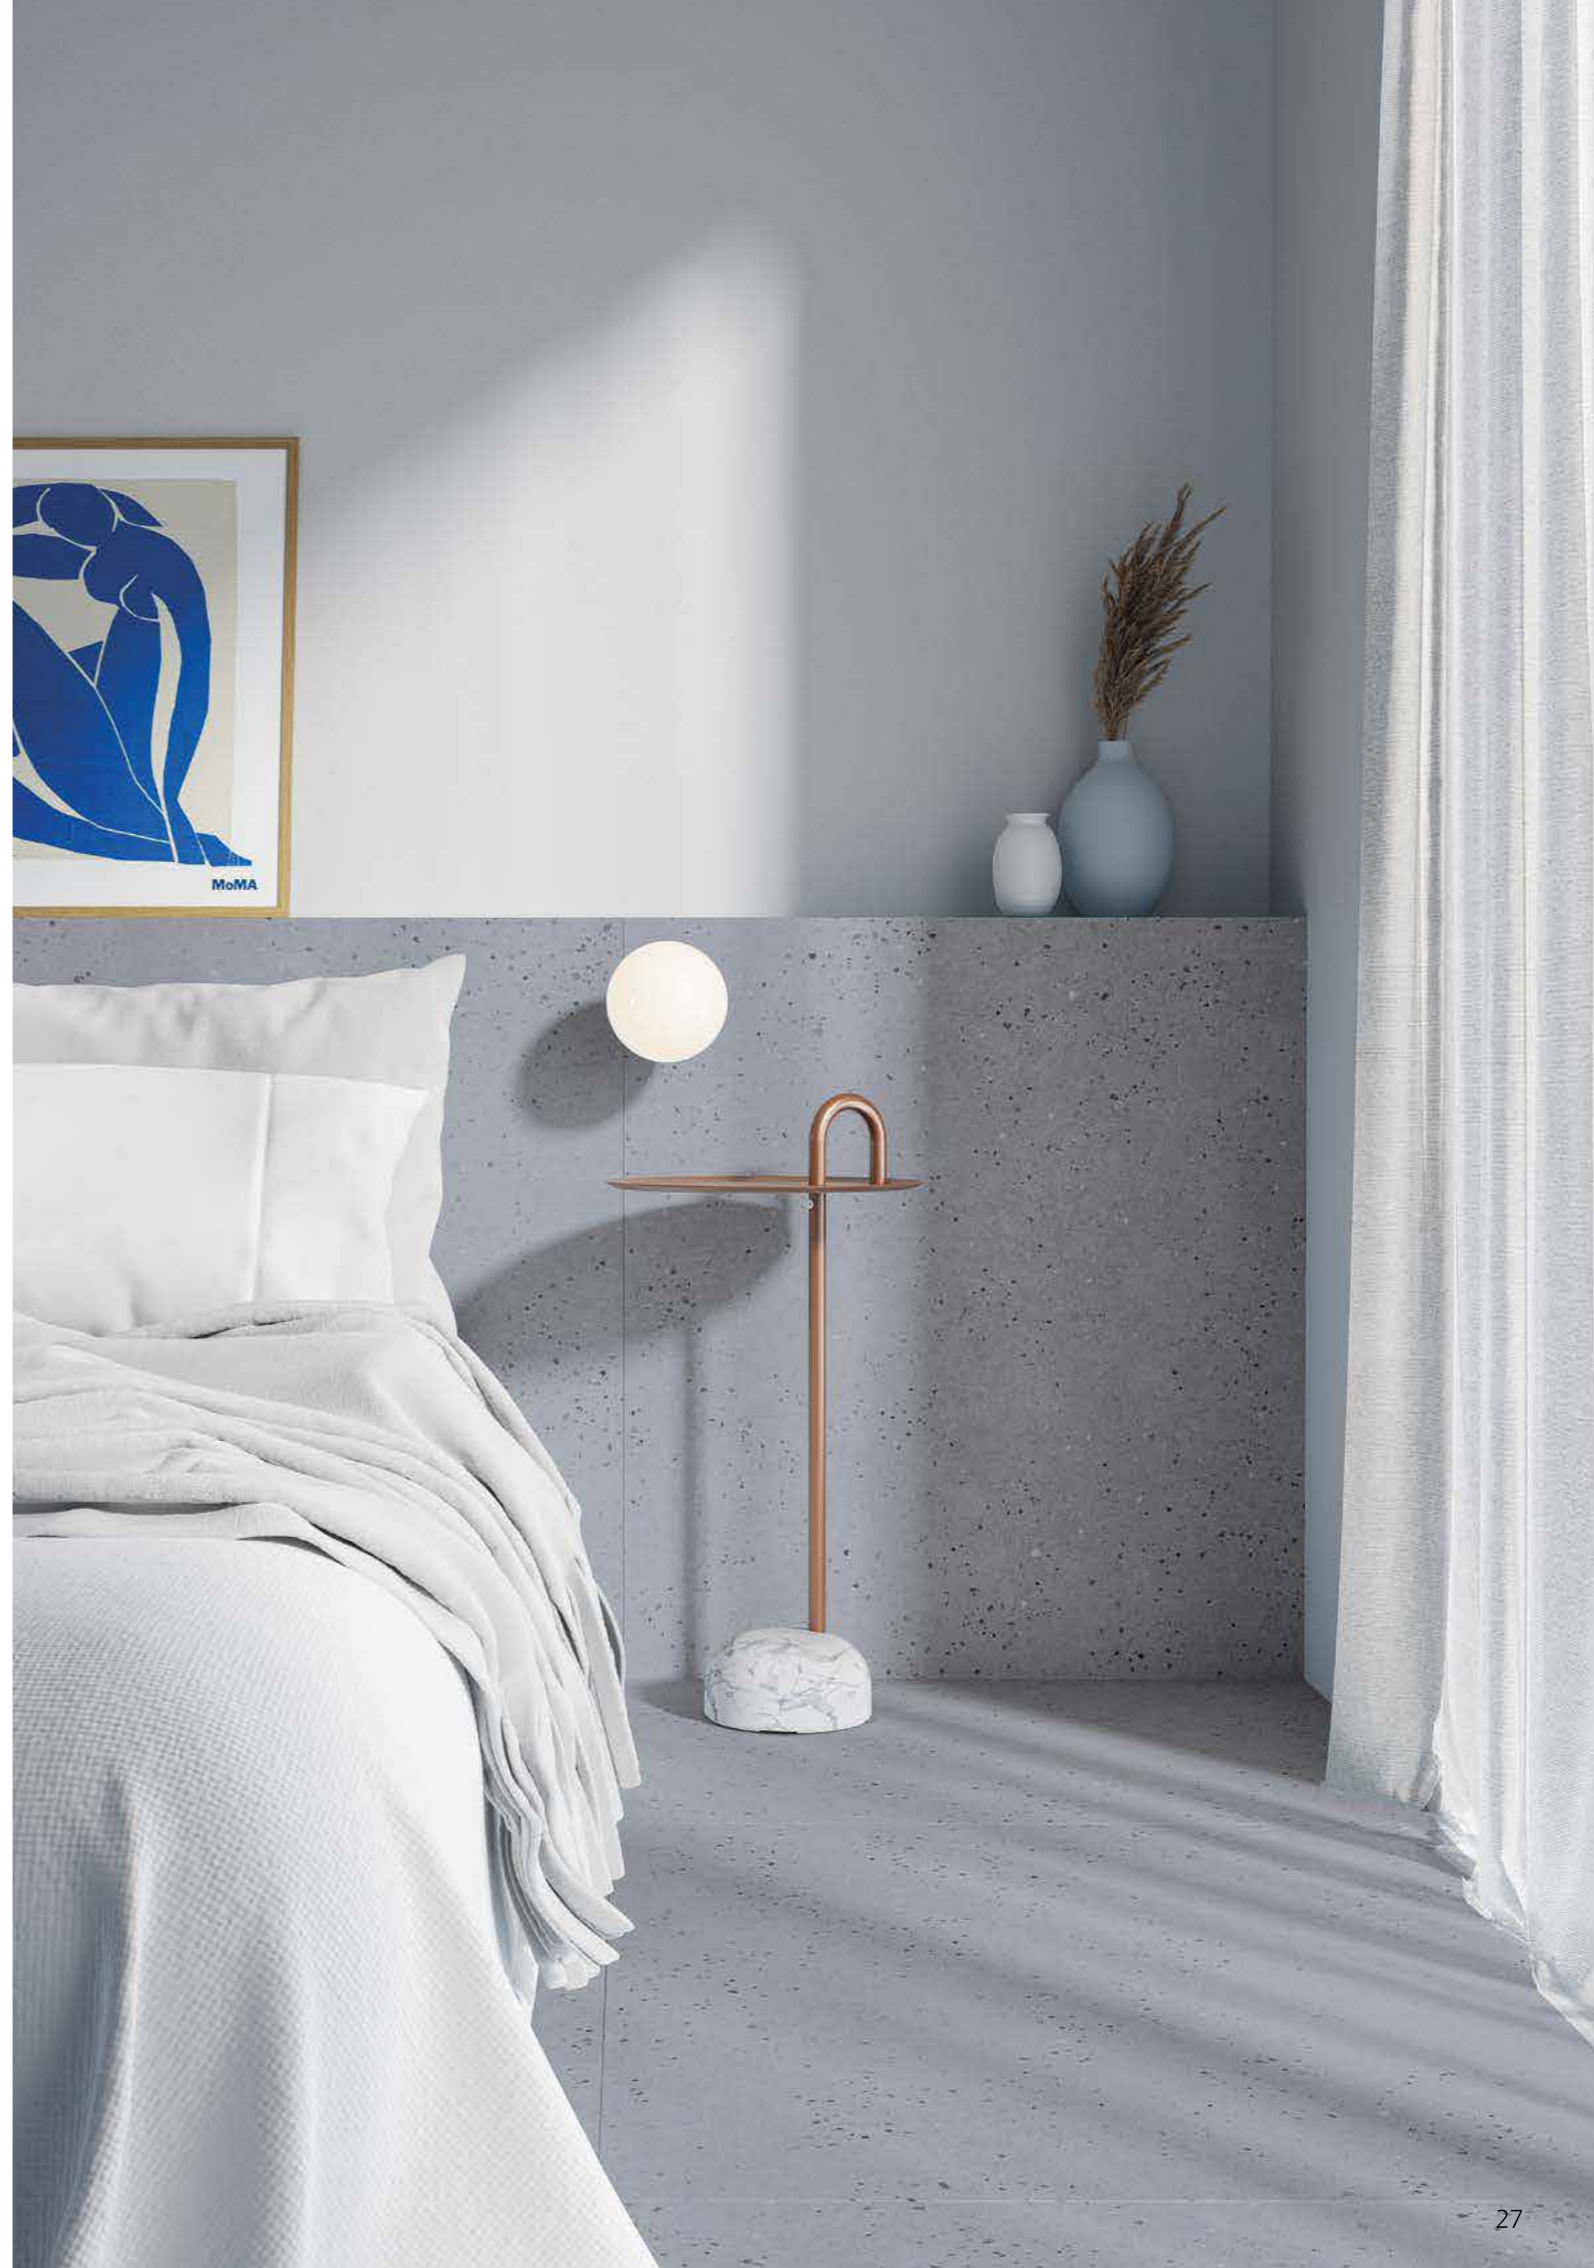

● SENSA BLUE SP/90X90/R
● SENSA BLUE SP/90X90/R