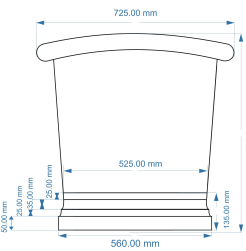

Front View

Side View

### PRODUCT DIMENSIONS

Length (mm)	Width (mm)	Depth (mm)	Nett Wgt Kg
1700	725	700	50

### PACKAGING DIMENSIONS

Length (mm)	Width (mm)	Depth (mm)	Gross Wgt Kg
1830	840	820	50.5

### OUTER BOX DIMENSIONS (If Applicable)

Length (mm)	Width (mm)	Height (mm)	Gross Wgt Kg
1830	840	820	58.3
Barcode			