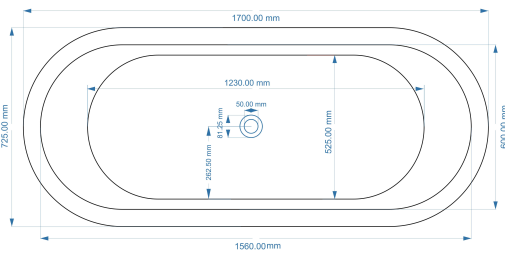

## CUSTOMER SPECIFICATION SHEET - BATHS

SALES CODE: BAC022

DESCRIPTION: 1700 ANTIQUE COPPER/VERDIGRIS GREEN BOAT BATH

Top View

BC Design

1700 mm Boat Bathtub Drawing

Waste to Floor Distance  
Should be 105 mm

### PRODUCT DIMENSIONS

Length (mm)	Width (mm)	Depth (mm)	Nett Wgt Kg
1700	725	700	50

### PACKAGING DIMENSIONS

Length (mm)	Width (mm)	Depth (mm)	Gross Wgt Kg
1830	840	820	50.5

### OUTER BOX DIMENSIONS (If Applicable)

Length (mm)	Width (mm)	Height (mm)	Gross Wgt Kg
1830	840	820	58.3
Barcode			