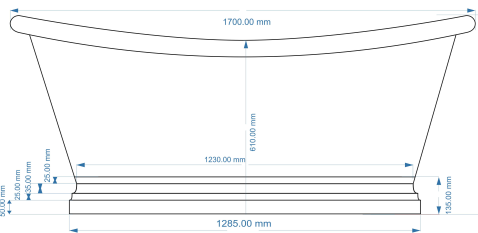

## CUSTOMER SPECIFICATION SHEET - BATHS

SALES CODE: BAC022

DESCRIPTION: 1700 ANTIQUE COPPER/VERDIGRIS GREEN BOAT BATH

Top View

BC Design

1700 mm Boat Bathtub Drawing

Waste to Floor Distance  
Should be 105 mm

Front View

Side View

### PRODUCT DIMENSIONS

Length (mm)	Width (mm)	Depth (mm)	Nett Wgt Kg
1700	725	700	50

### PACKAGING DIMENSIONS

Length (mm)	Width (mm)	Depth (mm)	Gross Wgt Kg
1830	840	820	50.5