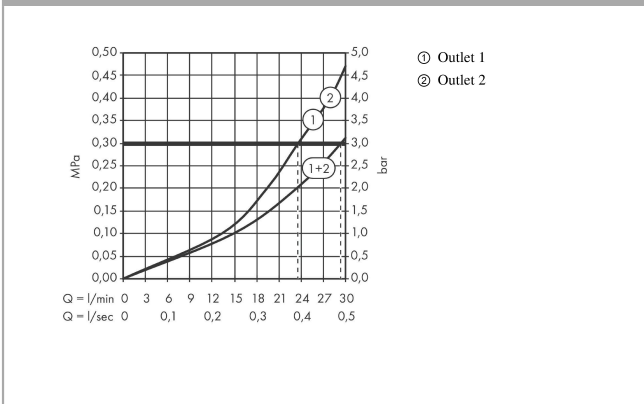

AXOR One
Thermostatic module for concealed installation for 2 outlets

Product image

Scale drawing

Flowchart