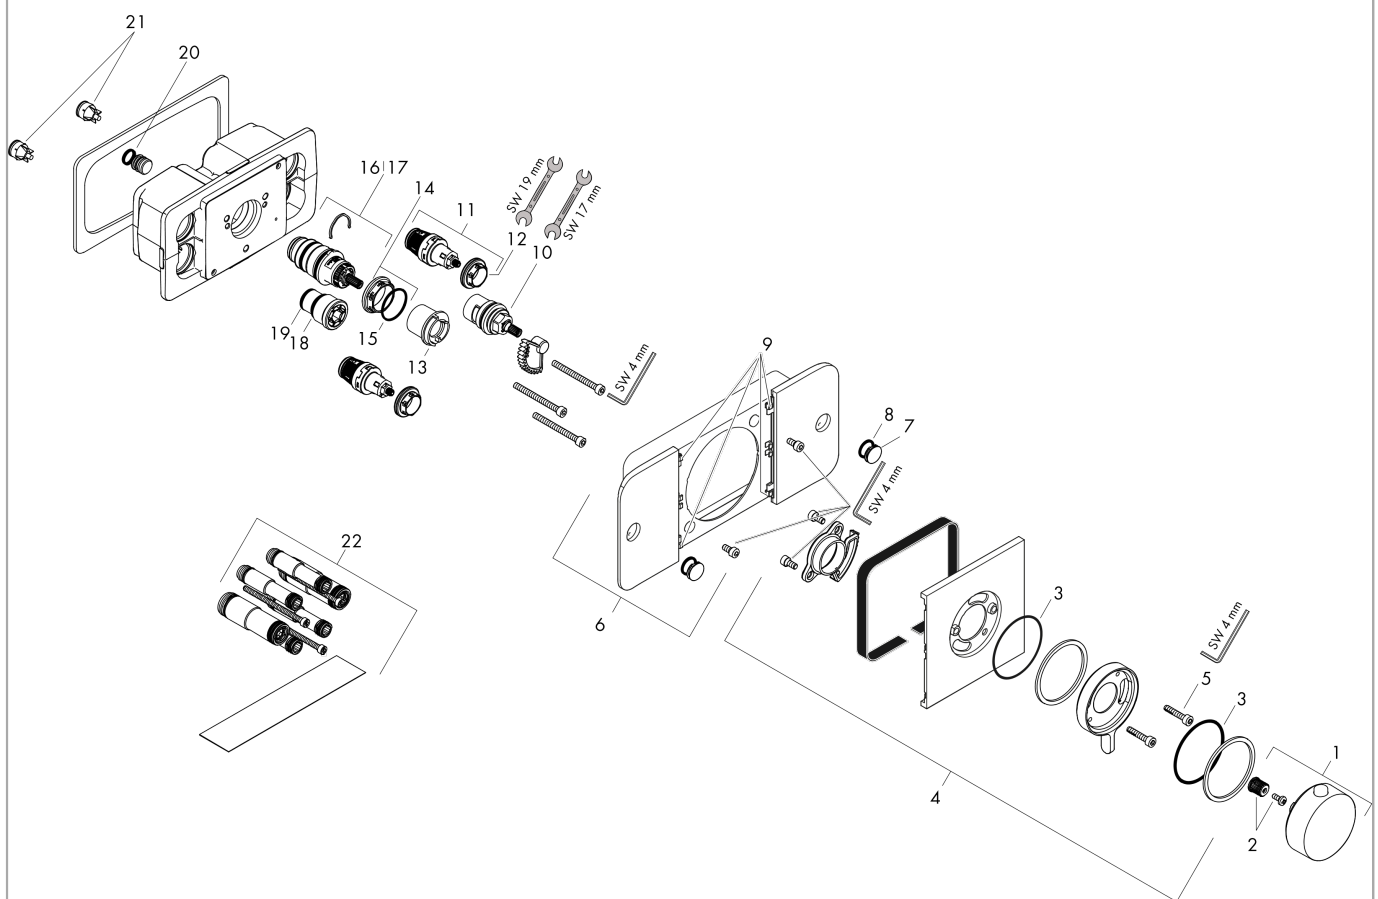

AXOR One Thermostatic module for concealed installation for 2 outlets

product features

- designed to run multiple outlets
- Eco-Function: flow rate regulation via lever handle
- depending on volume flow and installation situation approx. 50% flow rate reduction
- comfortable turning on / off of outlets with large Select-paddle
- multiple outlets can be run simultaneously
- Flow rate per user (at 3 bar): 24 l/min
- Flow rate by simultaneous use of all outlets (at 3 bar): 30 l/min
- thermostat cartridge, start/ stop cartridge
- safety stop at 40°C
- Maximum temperature can be adjusted on installation
- the thermostat offers the possibility for thermal disinfection
- Non-return valve
- Connection type: basic set
- Min. operating pressure: 1 bar
- Noise class: II
- Thermostat is delivered with buttons Handshower and RainLarge
- WRAS 2203012

Exploded Drawing

Year of production: >11/16

AXOR One
Thermostatic module for concealed installation for 2 outlets

Spare part list

Year of production: >11/16

Pos.		Art. no.	Price	PU
1	handle for thermostat	92600140	-	1
2	handle fixing set	98932000	-	1
3	O-ring 57x2	98210000	-	1
4	escutcheon	92599140	-	1
5	hexagon socket screw M5x25	97664000	-	1
6	control panel	92612140	-	1
7	set of symbols	92541130	-	1
8	O-ring 13x2	98128000	-	1
9	set of lever collars	93121000	-	1
10	shut off unit	98536000	-	1
11	shut off unit	95758000	-	1
12	nut	98368000	-	1
13	safety set	92614000	-	1
14	nut	98913000	-	1
15	O-ring 26x1,5	98390000	-	1
16	thermostat cartridge	98282000	-	1
17	cartridge for exchanged connections	92373000	-	1
18	O-ring 21x1,5	98219000	-	1
19	O-ring 17x1,5	98137000	-	1
20	O-ring 11x2	98127000	-	1
21	non return valve (pressure-resistant up to 2 MPa)	92594000	-	1
22	extension 25 mm	45790000	-	1
a	base body	45710180	-	1