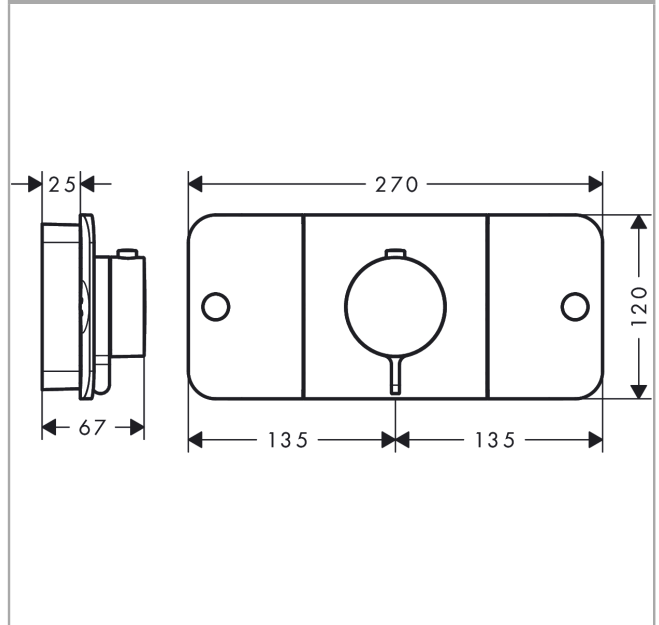

Article Details

Technology

Certificates

AXOR One
Thermostatic module for concealed installation for 2 outlets

Product image

Scale drawing

Flowchart

AXOR One
Thermostatic module for concealed installation for 2 outlets

Exploded Drawing

Year of production: >11/16

AXOR One
Thermostatic module for concealed installation for 2 outlets

Spare part list

Year of production: >11/16

Pos.		Art. no.	Price	PU
1	handle for thermostat	92600140	-	1
2	handle fixing set	98932000	-	1
3	O-ring 57x2	98210000	-	1
4	escutcheon	92599140	-	1
5	hexagon socket screw M5x25	97664000	-	1
6	control panel	92612140	-	1
7	set of symbols	92541130	-	1
8	O-ring 13x2	98128000	-	1
9	set of lever collars	93121000	-	1
10	shut off unit	98536000	-	1
11	shut off unit	95758000	-	1
12	nut	98368000	-	1
13	safety set	92614000	-	1
14	nut	98913000	-	1
15	O-ring 26x1,5	98390000	-	1
16	thermostat cartridge	98282000	-	1
17	cartridge for exchanged connections	92373000	-	1
18	O-ring 21x1,5	98219000	-	1
19	O-ring 17x1,5	98137000	-	1
20	O-ring 11x2	98127000	-	1
21	non return valve (pressure-resistant up to 2 MPa)	92594000	-	1
22	extension 25 mm	45790000	-	1
a	base body	45710180	-	1