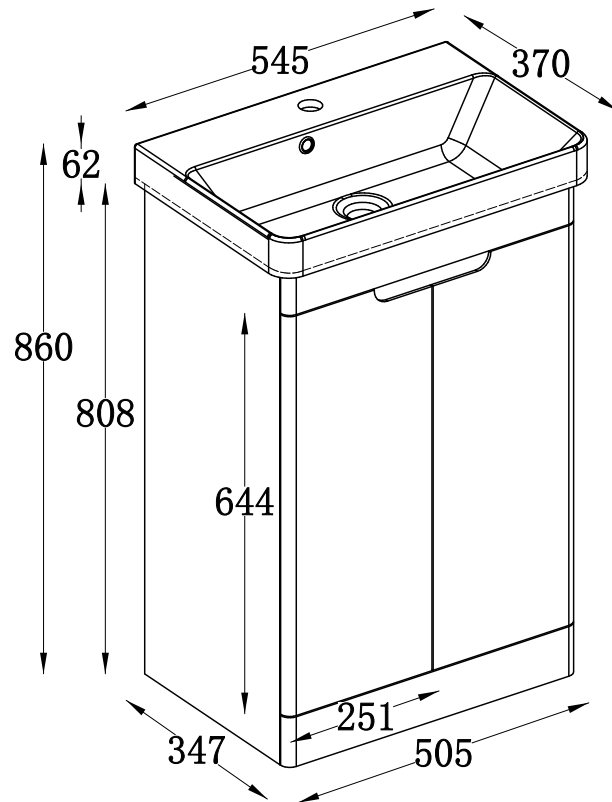

# Atlanta 550mm 2 Door Floor Unit & Basin

**SIZE:** H 858 x W 550 x D 370mm

**TAP HOLE(S):** One

**BASIN MATERIAL:** Ceramic

**UNIT FINISH:** Gloss/Matt

Unit available in the following

The information contained on this page was correct at date of issue. Fitting dimensions are provided as a guide only. Some variation may occur due to manufacturing tolerances. We pursue a policy of continuing improvement in design and performance of our products and so reserve the right to change specifications without prior notice.